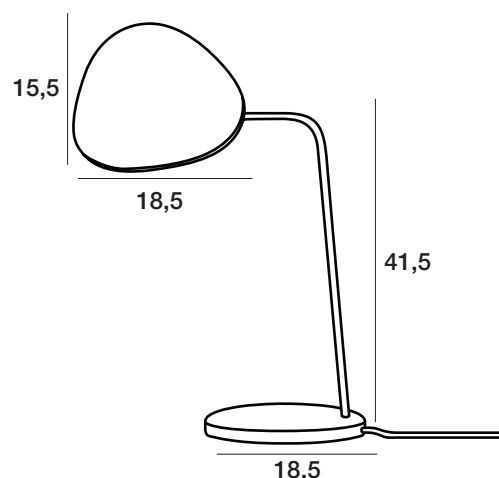

## LEAF TABLE LAMP FURNITURE / LIGHTING / ACCESSORIES

**Broberg & Ridderstråle on the design** " Leaf successfully combines a light and elegant design with an energy-efficient LED technology. Though the design is minimalistic and straightforward, a soft asymmetric geometry gives the lamp an organic and friendly appearance.- Depending on the viewing angle and how the shade is turned, the lamp will subtly transform it's shape to create a graphic and leaf-like silhouette in the room."

PROCESS	Leaf is a result of a process combining turned and casted aluminium parts with a strong powder coating as paint.
DESIGNED BY / YEAR OF DESIGN	Broberg & Ridderstråle / 2012
TYPE	OLED-Table lamp
LAMP DESCRIPTION	Leaf is a lamp series with an iconic silhouette in two sizes and a wide range of colours. Leaf uses energy-efficient LED technology and is equally suited for your private home as an office or commercial interior. The lamp's dim function makes it possible to control the light and mood in a room.
ENVIRONMENT	Indoor
DIMENSIONS	Height 41,5 cm      Base Ø 18 cm      Lamp shade 15,5x18,5cm
CORD LENGTH	180 cm
MATERIAL	Aluminium, Brass, Coloured PVC cord
COLOUR / REF. CODE	White, Black, Grey, Green, Rose
VOLTAGE (V)	230V transformer, 12V OLED light source 5W, Bulb lifetime appr. 30.000 hours
BULB INCLUDED	Yes
CLEANING INSTRUCTIONS	Wipe off dust with dry cloth. If necessary use moist cloth, then dry off. Do not use abrasive cleaning agents.
ABOUT THE DESIGNER	Broberg & Ridderstråle are Swedish design and architectural partners. Their work combines an aesthetic rationality with a touch of humour and wit. Mats Broberg and Johan Ridderstråle have both graduated from Konstfack University of design with honours and have been awarded the Swedish Art Council's working grant. Their work has successfully been exhibited in Tokyo, Milan and London.