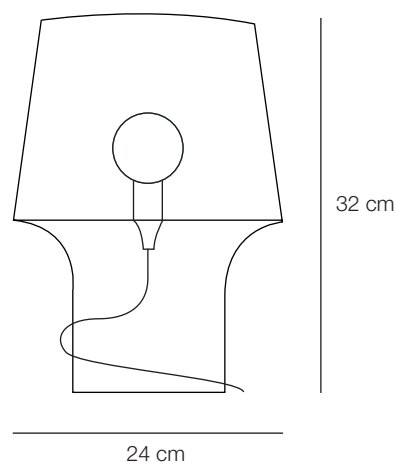

PROCESS	Cosy in grey is hand made, mouth blown in coloured soda lime glass, cut grinded and polished by hand. Carefully first hand selected.
DESIGNED BY / YEAR OF DESIGN	Harri Koskinen / 2005
TYPE	Table / Floor lamp
LAMP DESCRIPTION	Cosy is a lamp series with personality and ambience. Place them anywhere to create an atmosphere. The lamp's dim function makes it possible to control the light and mood in a room.
ENVIRONMENT	Indoor
MATERIAL	Soda lime glass, transparent PVC cord with a dimmer, plastic socket and an internal clear plastic construction to secure cord and socket.
COLOUR / REF. CODE	Smoked grey glass
VOLTAGE (V)	220-230V, 50 HZ, E 27, Max 60 Watt, PL Max 8W E27, Class II, IP20
BULB INCLUDED	No. Bulb can be purchased separately.
DIMENSION (CM)	Ø: 24 Height: 32
CORD LENGTH (MM)	2600 mm
WEIGHT (KG)	4,1
CLEANING INSTRUCTIONS	Clean with soft dry cloth only. Always switch off the electricity supply before cleaning.
ABOUT THE DESIGNER	Harri Koskinen is a leading designer from Finland and has been named designer of the year in Finland. He has also received several best product awards from around the world.