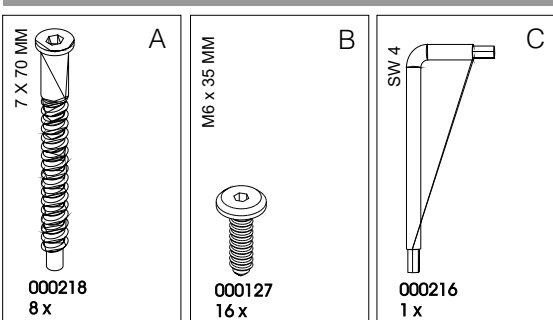

SPLIT

eettafel

vtwonen
meubels

Produced by De Eekhoorn Woodworkings BV