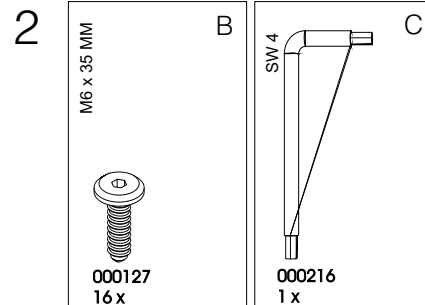

SPLIT

eettafel

vtwonen
meubels

Produced by De Eekhoorn Woodworkings BV