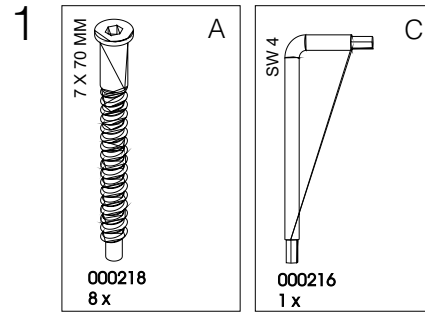

SPLIT

eettafel

vtwonen
meubels

Produced by De Eekhoorn Woodworkings BV