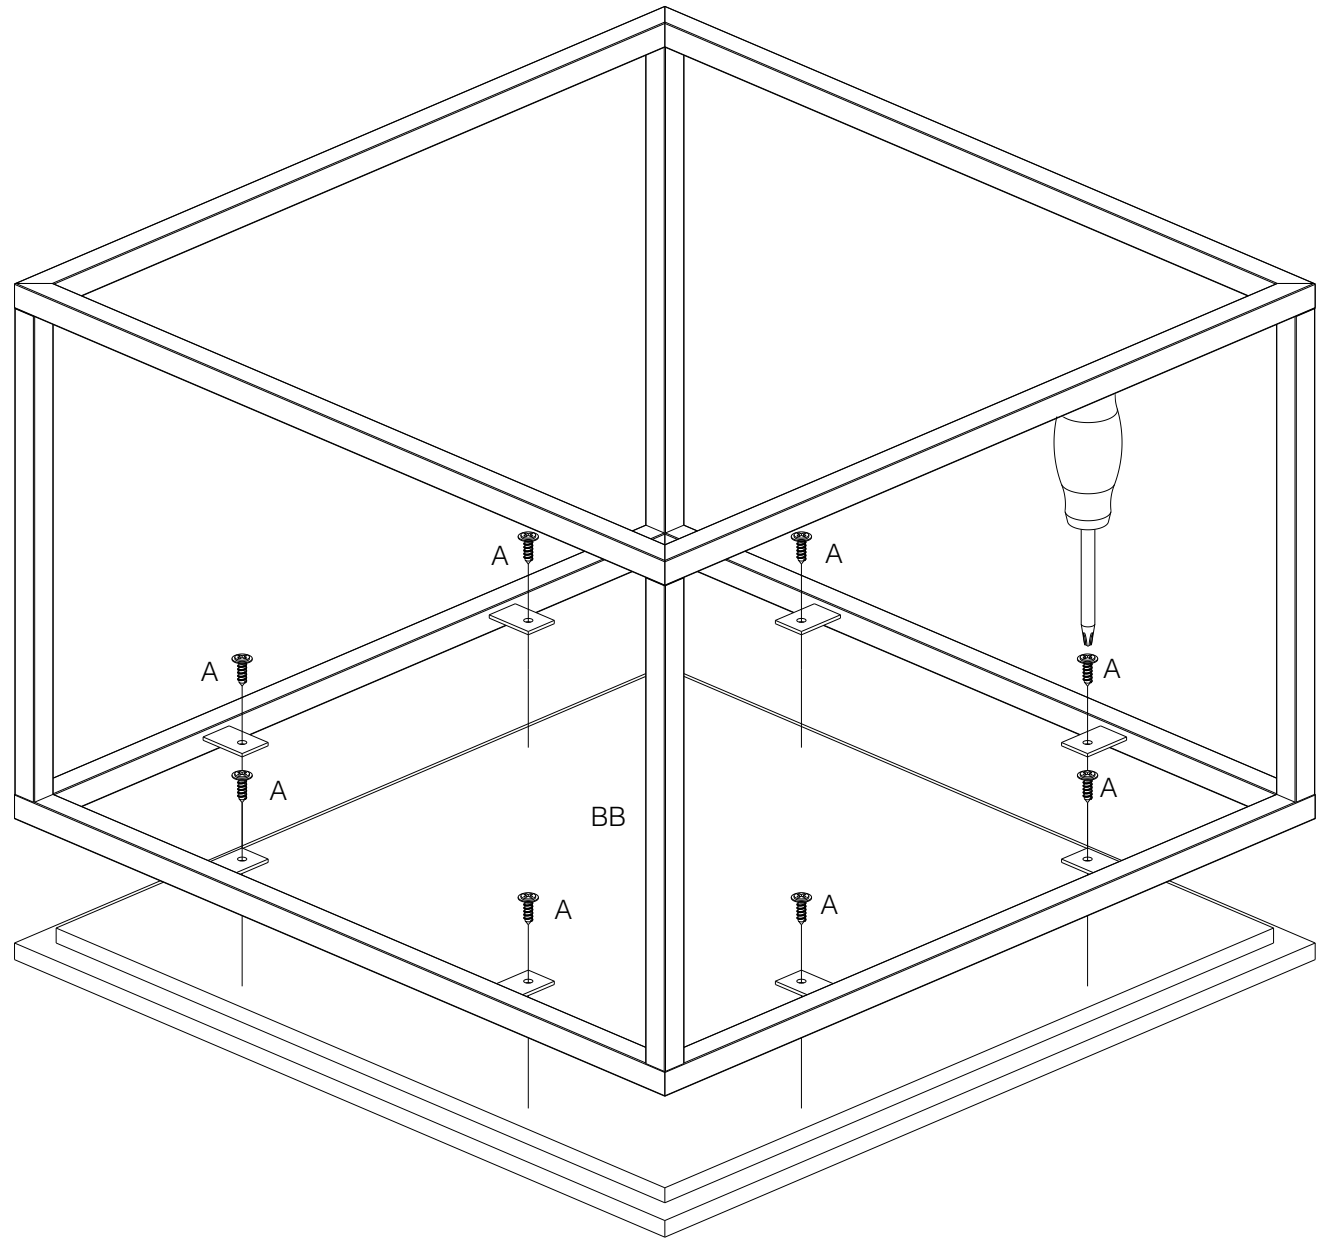

TREE salontafel 50x50

vtwonen
meubels

Produced by De Eekhoorn Woodworkings BV