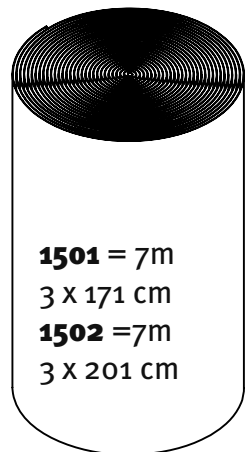

**UNIVERSO
CONSUMER PRODUCTS**

MEMBER
OF KUHN
HOLDING

1501

15mm - 180 x 150 cm

1502

15mm - 180 x 180 cm

	CA1501	
A	15x250x1800mm	1x
D	15x720x1800mm	1x
B	15x800x1800mm	1x
C	15x900x1480mm	2x
E	15x900x1480mm	2x
F	15x900x1780mm	1x
H	15x900x1780mm	1x
G	15x1780mm	2x
Z	12x1710x1020mm	2x
Z1	7m	1x
V	16x90x1050mm	4x
V1	15x55x1050mm	4x
Y	45x68x1710mm	1x
S	18x38x1710mm	2x
X	16x90x180mm	2x
K1	30x30x730mm	1x
K2	30x30x1750mm	1x
I	2x550x610mm	1x
J	18x550x620mm	1x

	CA1502	
A	15x250x1800mm	1x
D	15x720x1800mm	1x
B	15x800x1800mm	1x
C	15x900x1780mm	2x
E	15x900x1780mm	2x
F	15x900x1780mm	1x
H	15x900x1780mm	1x
G	15x1780mm	2x
Z	12x1020x2010mm	2x
Z1	7m	1x
V	16x90x1050mm	4x
V1	15x55x1050mm	4x
Y	45x68x2010mm	1x
S	18x38x2010mm	2x
X	16x90x180mm	2x
K1	30x30x730mm	1x
K2	30x30x1750mm	1x
I	2x550x610mm	1x
J	18x550x620mm	1x

2x SC2 = 20x
ø4 x 30

1x BK1 = 10x
ø3.5 x 16

SC4 = 20x
ø4 x 50

DR = 100x

AS = 50x

	A	B					
CA1501	151	174	15mm	178x151cm	178x151cm	175x148cm	181cm
CA1502	181	204	15mm	178x181cm	178x181cm	175x178cm	181cm

CA1501	219cm	22°	72x178cm	62x62cm	2,59m ²	5,03m ³	
CA1502	219cm	22°	72x178cm	62x62cm	3,58m ²	6,95m ³	

15mm - 180 x 180 cm

Universo Consumer Products B.V.
Baarleseweg 77
NL - 5131 BB Alphen N.Br.
www.universo.nl - info@universo.nl

CA1501/02-020512