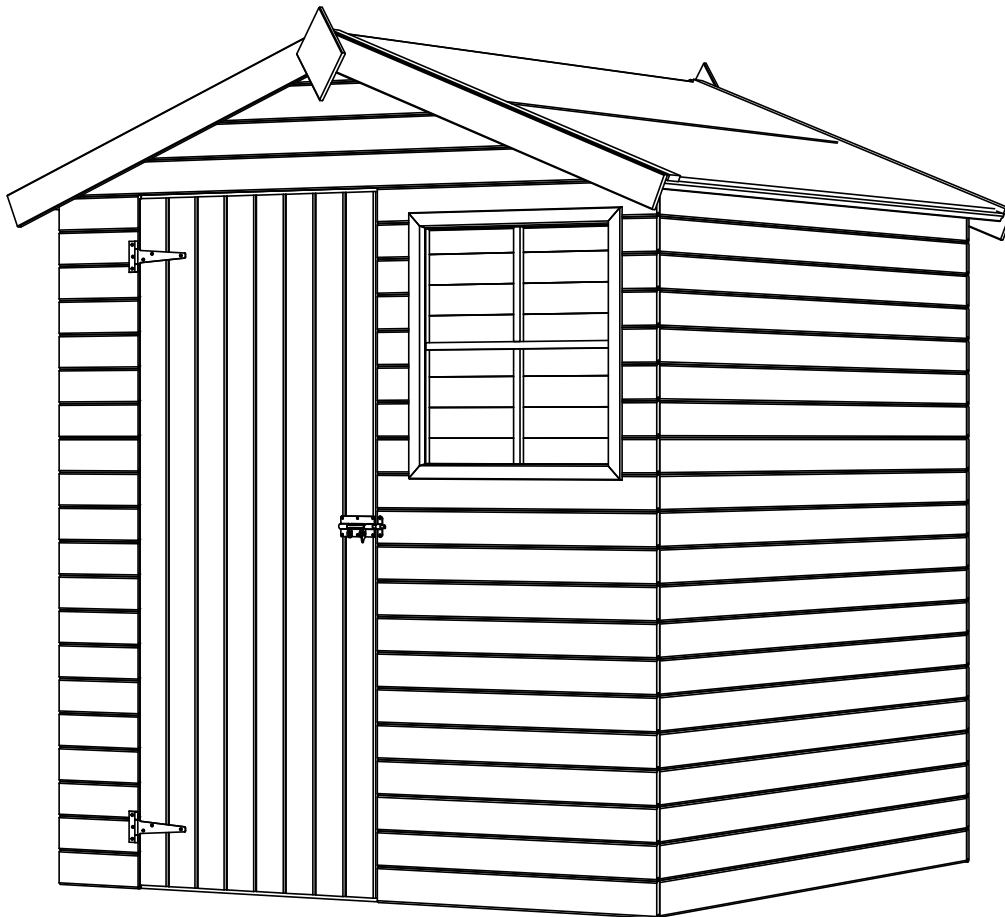

2x SC2 = 20x
ø4 x 30

1x BK1 = 10x
ø3.5 x 16

SC4 = 20x
ø4 x 50

DR = 100x

AS = 50x

	A	B					
CA1501	151	174	15mm	178x151cm	178x151cm	175x148cm	181cm
CA1502	181	204	15mm	178x181cm	178x181cm	175x178cm	181cm

CA1501	219cm	22°	72x178cm	62x62cm	2,59m ²	5,03m ³	
CA1502	219cm	22°	72x178cm	62x62cm	3,58m ²	6,95m ³	

5

6

7

**UNIVERSO
CONSUMER PRODUCTS**

MEMBER
OF KUHN
HOLDING

1501

15mm - 180 x 150 cm

1502