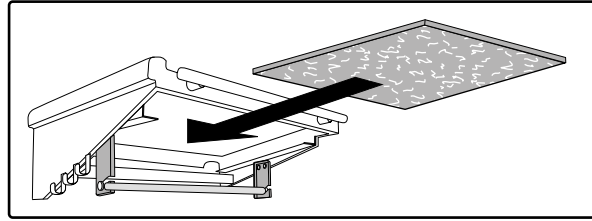

8

AUCKLAND 18.378.50

18x **D**  
M5x10

4x **G** 
Protetion Pin

10x **d**  
M6x55

6x **C** 
15x6x1.5

14x **J**  
M6x12

6x **Z** 
17x6.8x1.5 Teflon

4x **j**  
M4x8

2x **D**  
M3 Nut

2x **h**  
M3x10

1x **J** 

Attention

Please write your serial number on the backside of the manual for future reference. The number can be found on the underside of the control panel. OUTDOORCHEF can only supply spare parts and honour warranty returns when the serial number is available.