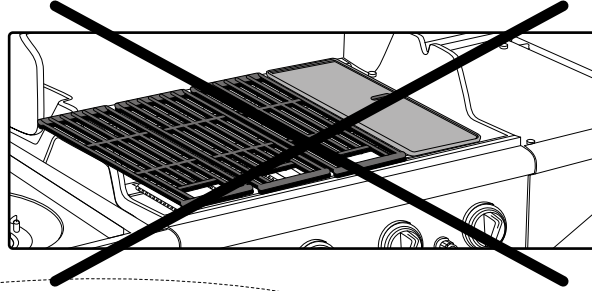

8

AUCKLAND 18.378.50

18x **D**
M5x10

4x **G**
Protetion Pin

10x **d**
M6x55

6x **C**
15x6x1.5

14x **J**
M6x12

6x **Z**
17x6.8x1.5 Teflon

4x **j**
M4x8

2x **D**
M3 Nut

2x **h**
M3x10

1x **J**

Attention

Please write your serial number on the backside of the manual for future reference. The number can be found on the underside of the control panel. OUTDOORCHEF can only supply spare parts and honour warranty returns when the serial number is available.

Achtung

Bitte notieren Sie auf der Rückseite Ihrer Gebrauchsanweisung die Serien-Nummer, welche sich auf der Unterseite der Bedienungskonsole befindet. OUTDOORCHEF kann Garantie und Ersatzteil-lieferungen nur mit der Serien-Nummer behandeln.