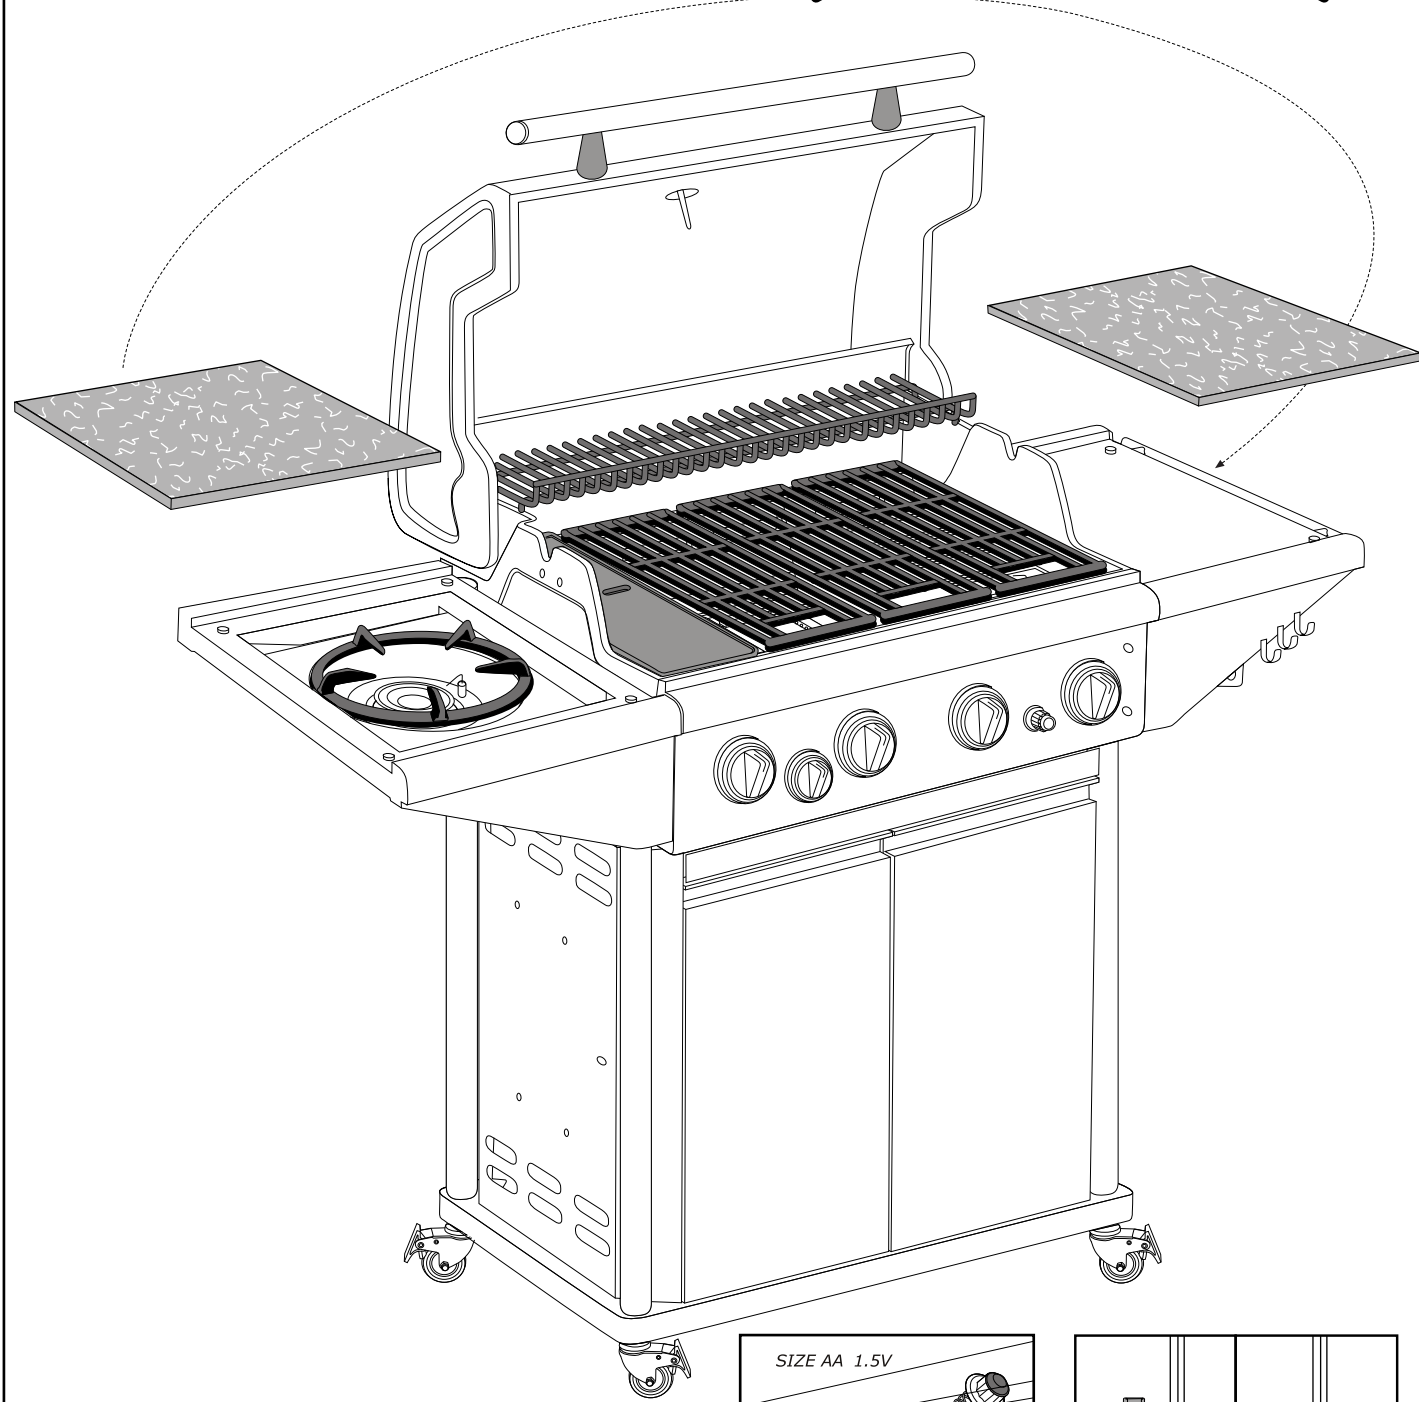

8

AUCKLAND 18.378.50

18x **D**  
M5x10

4x **G** 
Protetion Pin

10x **d**  
M6x55

6x **C** 
15x6x1.5

14x **J**  
M6x12

6x **Z** 
17x6.8x1.5 Teflon

4x **j**  
M4x8

2x **D**  
M3 Nut

2x **h**  
M3x10

1x **J** 

Attention

Please write your serial number on the backside of the manual for future reference. The number can be found on the underside of the control panel. OUTDOORCHEF can only supply spare parts and honour warranty returns when the serial number is available.