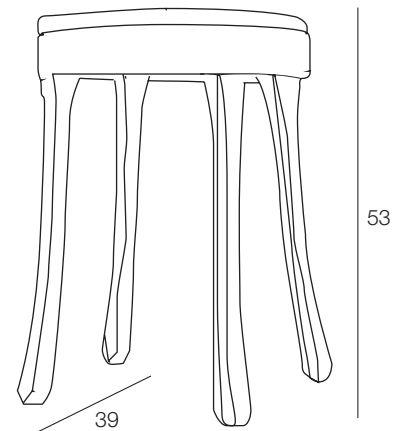

PRODUCT FACT SHEET

RAW SIDE TABLE FURNITURE / LIGHTING / ACCESSORIES

Jens Fager on the design "RAW is a product family based on rough and intuitive interpretations of iconic every day objects. Every piece is unique because they are all made of a piece of wood carved by hand with a band saw machine. With strong yet iconic look they can easily be placed anywhere in a home, in an office or in a restaurant."

PROCESS	Every Raw chair is hand carved out of solid Birch wood and glued together. The surface structure is made by band saw and then painted.
DESIGNED BY / YEAR OF DESIGN	Jens Fager / 2008
TYPE	Side table (alternative use as a stool)
DESCRIPTION	Raw side table is a part of the RAW collection by Swedish designer Jens Fager. The strength of every Raw design is made even more unique as each piece is carved by hand with a band saw.
ENVIRONMENT	Indoor
DIMENSIONS (CM)	Width: 39 Depth: 39 Seat Height: 53
MATERIAL	Hand carved birch wood
COLOUR / REFERENCE CODE	Dark grey
CLEANING INSTRUCTIONS	Remove dust from chair with a soft cloth or remove abrasive dust particles. Periodically clean with moist cloth. Dry immediately with soft cloth following wood grains. The wood should not be subjected to excessive heat or humidity.
ABOUT THE DESIGNER	Jens Fager is one of Sweden's most interesting young designers, and although a recent graduate from Konstfack University in Stockholm, he has already made an international impact with exhibitions in London, Milan and Stockholm.

39

39

53