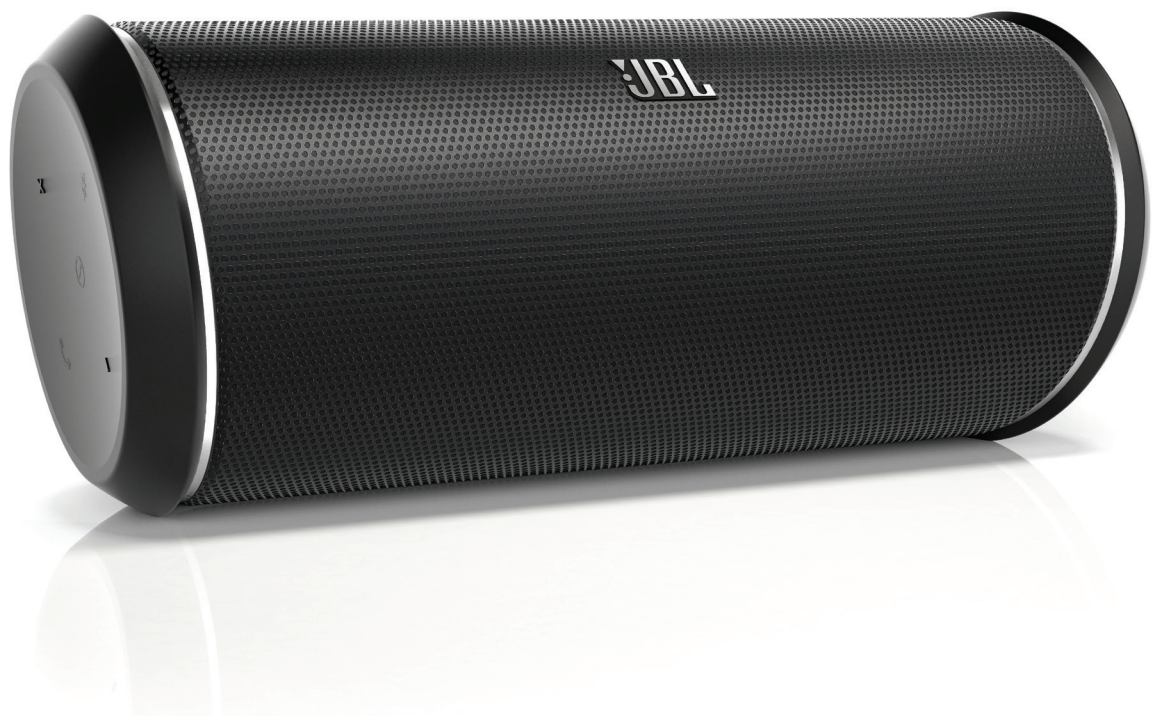

FLIP 2

Wireless Portable Stereo Speaker

Next generation for more power, more portability.

The award-winning Flip 2 wireless portable speaker from JBL brings rich sound into your portable digital lifestyle, for all your wireless phones and tablets. Engineered with JBL aptitude and attitude, the Flip 2 uses two drivers and a built-in bass port. This gives dynamic depths to your listening experience and adds crispness to vocals. All this, in a speaker that fits in your hand. And because sometimes your phone is for more than music, the Flip 2 has built-in microphones and SoundClear® echo and noise cancellation technologies, so you can use it as a hands-free speaker phone and never miss a word. JBL Flip 2 - the wireless, portable, rechargeable battery powered speaker that is an all-terrain party you can carry in the palm of your hand.

- ▶ Built-in bass port for full range sound
- ▶ NFC for quick Bluetooth® pairing
- ▶ 5-hour Li-ion battery
- ▶ Equipped with SoundClear® echo and noise cancellation
- ▶ State-of-the-art microphone

FLIP 2

Wireless Portable Stereo Speaker

Features

Dual drivers and a built-in bass port

Dual 40 mm drivers and a custom tuned built-in bass port for faithful sound reproduction so you never miss a word in your favorite music, no matter what volume you play your music.

SoundClear® echo/noise cancellation and custom microphone

Patented SoundClear® echo and noise cancellation and a built-in custom microphone further reduce sound background noise and distortion so your phone calls come through crisp and clear on the Flip 2 speakerphone at any volume.