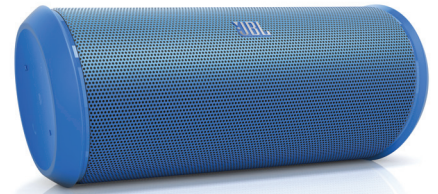

FLIP 2

Wireless Portable Stereo Speaker

Next generation for more power, more portability.

The award-winning Flip 2 wireless portable speaker from JBL brings rich sound into your portable digital lifestyle, for all your wireless phones and tablets. Engineered with JBL aptitude and attitude, the Flip 2 uses two drivers and a built-in bass port. This gives dynamic depths to your listening experience and adds crispness to vocals. All this, in a speaker that fits in your hand. And because sometimes your phone is for more than music, the Flip 2 has built-in microphones and SoundClear® echo and noise cancellation technologies, so you can use it as a hands-free speaker phone and never miss a word. JBL Flip 2 - the wireless, portable, rechargeable battery powered speaker that is an all-terrain party you can carry in the palm of your hand.

- ▶ Built-in bass port for full range sound
- ▶ NFC for quick Bluetooth® pairing
- ▶ 5-hour Li-ion battery
- ▶ Equipped with SoundClear® echo and noise cancellation
- ▶ State-of-the-art microphone

FLIP 2

Wireless Portable Stereo Speaker

Features

Dual drivers and a built-in bass port

Dual 40 mm drivers and a custom tuned built-in bass port for faithful sound reproduction so you never miss a word in your favorite music, no matter what volume you play your music.

SoundClear® echo/noise cancellation and custom microphone

Patented SoundClear® echo and noise cancellation and a built-in custom microphone further reduce sound background noise and distortion so your phone calls come through crisp and clear on the Flip 2 speakerphone at any volume.