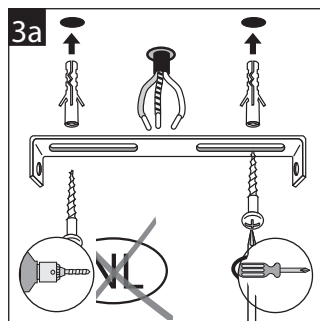

massive

CE Distributor
Satenrozen 13
2550Kontich-Belgium
PC MD0 001 234
A946 Last update: 13/07/10

massive