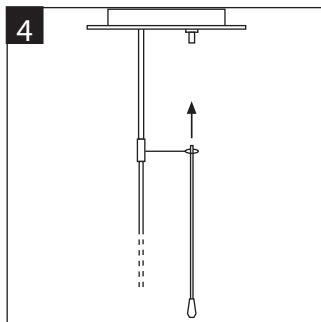

massive

CE Distributor
Satenrozen 13
2550Kontich-Belgium
PC MD0 001 234
A946 Last update: 13/07/10

massive