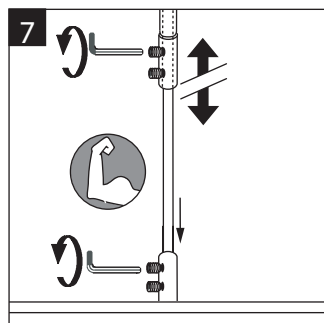

massive

CE Distributor
Satenrozen 13
2550Kontich-Belgium
PC MD0 001 234
A946 Last update: 13/07/10

massive