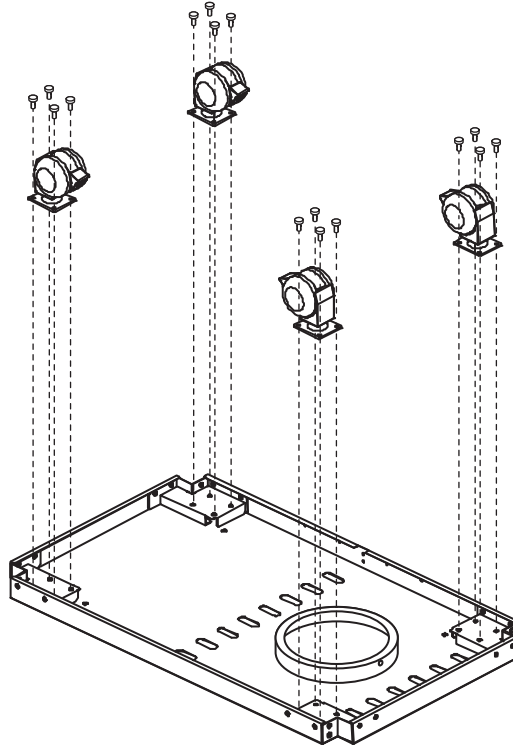

**Maxim 429B**

This diagram is provided to assist you identify parts if replacement is necessary. Contact your place of purchase to enquire about parts, availability and or service.

**ASSEMBLY**

①

Phillips flat-head screw  $1/4" \times 1/2"$   
Qty: 16