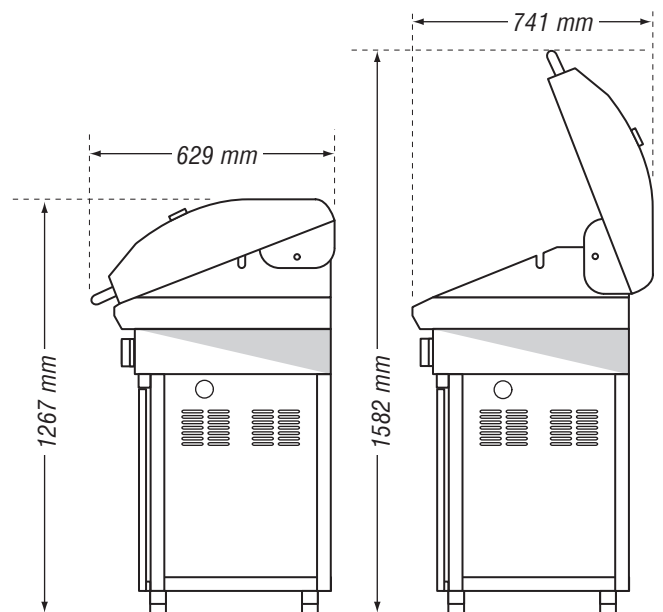

WARNINGS INFORMATION

- **MINIMUM CLEARANCES FROM COMBUSTIBLE MATERIALS MUST BE:**
  REAR - 450 mm
  SIDES - 250 mm
  TOP - 1000 mm