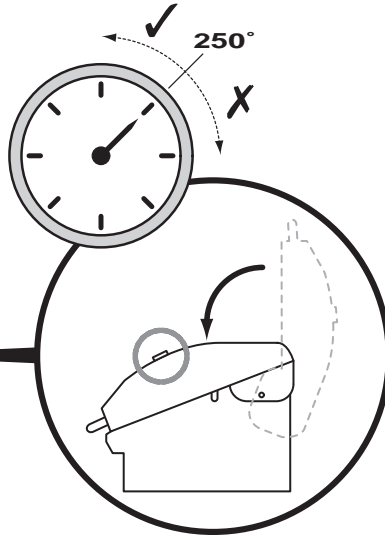

## DIMENSIONS

## WARNINGS INFORMATION

- **MINIMUM CLEARANCES FROM COMBUSTIBLE MATERIALS MUST BE:**  
**REAR - 450 mm**  
**SIDES - 250 mm**  
**TOP - 1000 mm**

**COOKING WITH HOOD OPEN**

**COOKING WITH HOOD DOWN**

Grand Hall Europe  
PO Box 431  
7570 AK Oldenzaal  
The Netherlands