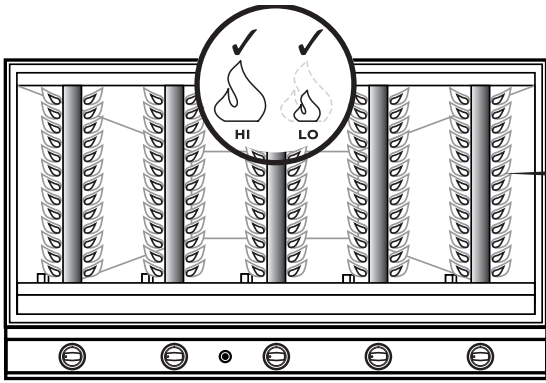

## DIMENSIONS

## WARNINGS INFORMATION

- **MINIMUM CLEARANCES FROM COMBUSTIBLE MATERIALS MUST BE:**  
**REAR - 450 mm**  
**SIDES - 250 mm**  
**TOP - 1000 mm**

**COOKING WITH HOOD OPEN**

**COOKING WITH HOOD DOWN**

Grand Hall Europe  
PO Box 431  
7570 AK Oldenzaal  
The Netherlands