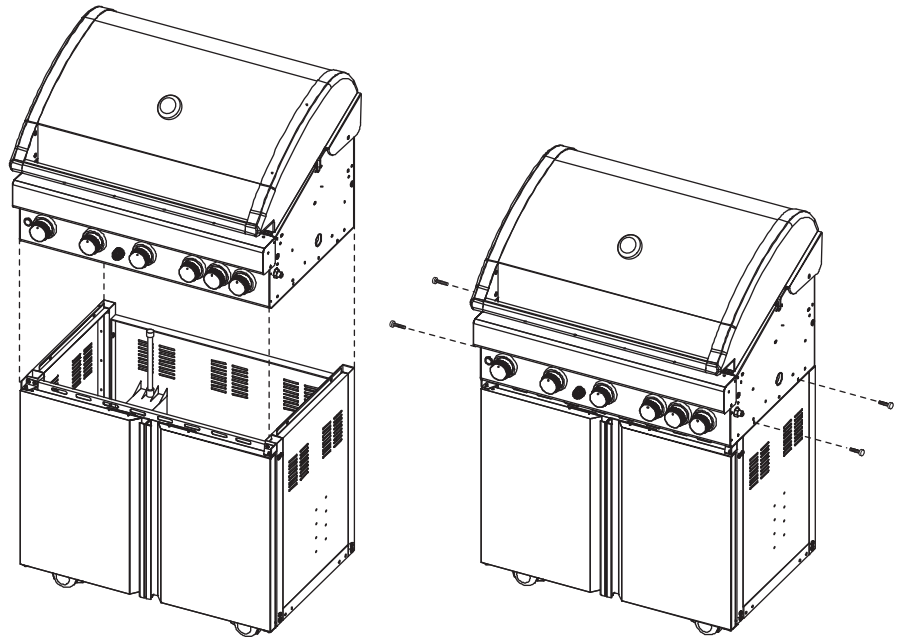

7

Barbeque body to trolley
Phillips flat-head screw 1/4" x 1 3/16"
Qty: 4