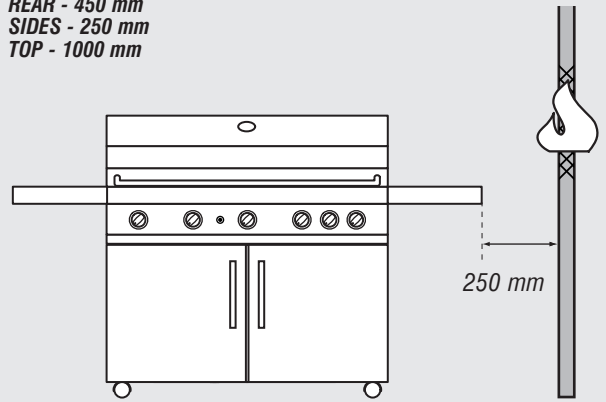

WARNINGS INFORMATION

- **MINIMUM CLEARANCES FROM COMBUSTIBLE MATERIALS MUST BE:**
  REAR - 450 mm
  SIDES - 250 mm
  TOP - 1000 mm