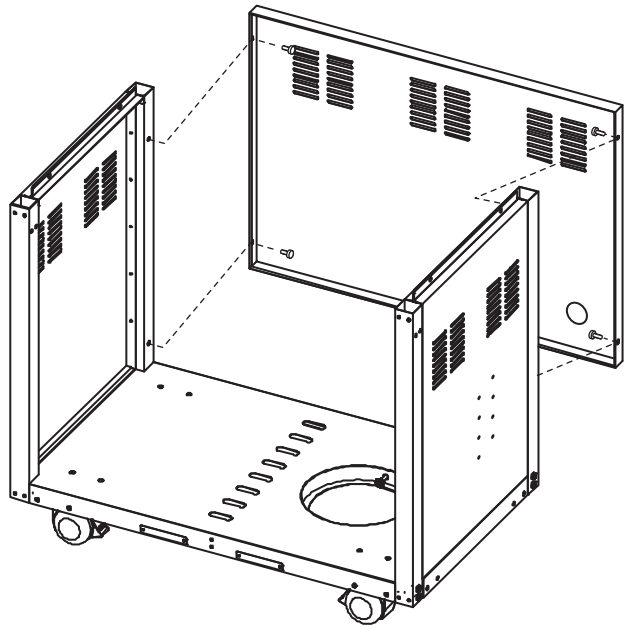

3

Phillips flat-head screw $\frac{1}{4}$ " x $\frac{1}{2}$ "
Qty: 4