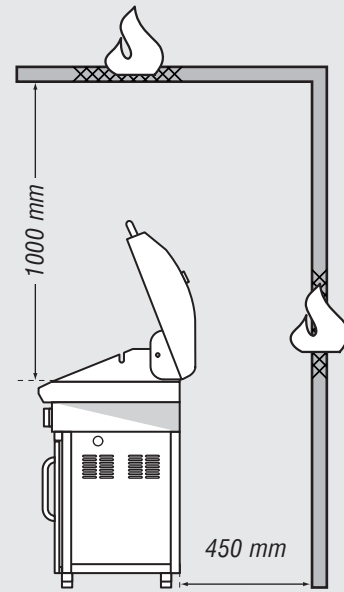

WARNINGS INFORMATION

- **MINIMUM CLEARANCES FROM COMBUSTIBLE MATERIALS MUST BE:**
  REAR - 450 mm
  SIDES - 250 mm
  TOP - 1000 mm