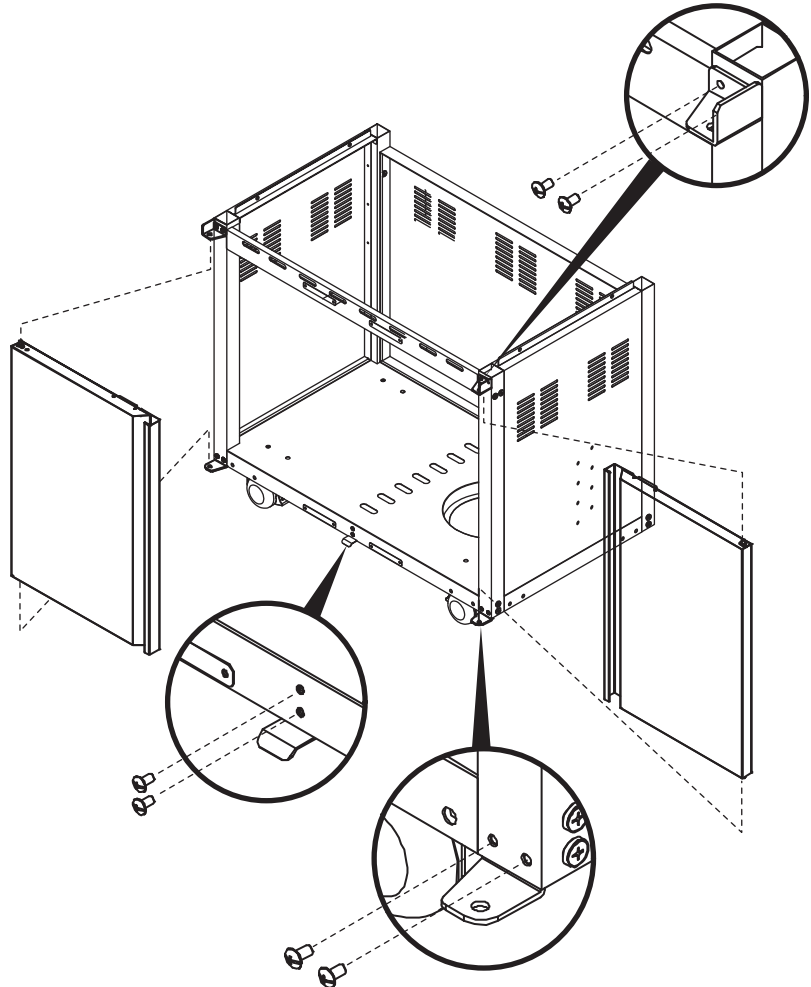

⑥

Door hinges
Phillips-head screw $\frac{3}{16}'' \times \frac{3}{8}''$
Qty: 10