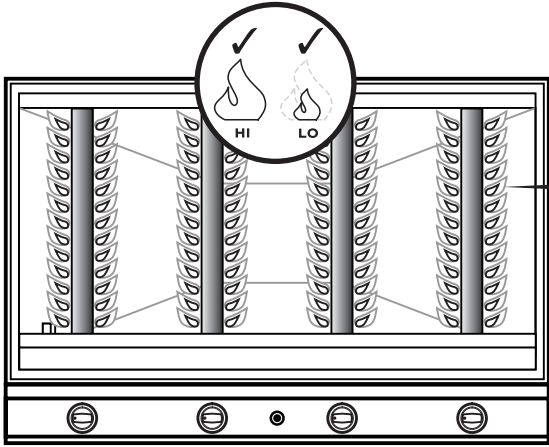

## DIMENSIONS

## WARNINGS INFORMATION

- **MINIMUM CLEARANCES FROM COMBUSTIBLE MATERIALS MUST BE:**  
**REAR - 450 mm**  
**SIDES - 250 mm**  
**TOP - 1000 mm**

**COOKING WITH HOOD OPEN**

**COOKING WITH HOOD DOWN**

Grand Hall Europe  
PO Box 431  
7570 AK Oldenzaal  
The Netherlands