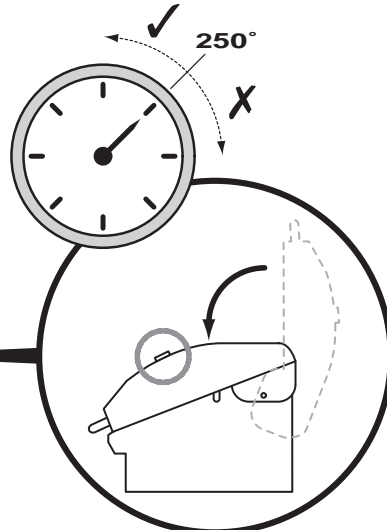

## DIMENSIONS

## WARNINGS INFORMATION

- **MINIMUM CLEARANCES FROM COMBUSTIBLE MATERIALS MUST BE:**  
**REAR - 450 mm**  
**SIDES - 250 mm**  
**TOP - 1000 mm**

**COOKING WITH HOOD OPEN**

**COOKING WITH HOOD DOWN**

Grand Hall Europe  
PO Box 431  
7570 AK Oldenzaal  
The Netherlands