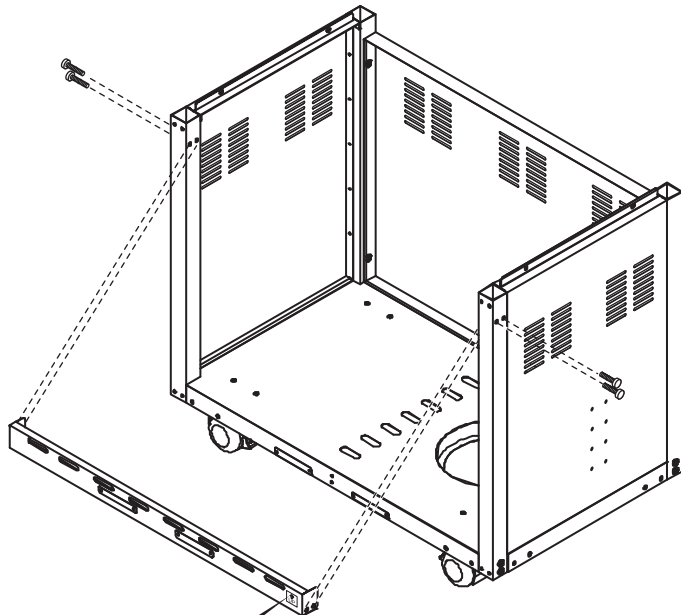

⑤ **INSTALL LEFT PARTITION PANEL**  
– Maxim 429B model only

Phillips flat-head screw  $\frac{1}{4}'' \times \frac{1}{2}''$   
Qty: 7

**NOTE:** For Maxim 429 model, four (4) screws to assemble partition panel to the trolley panels are stainless steel.