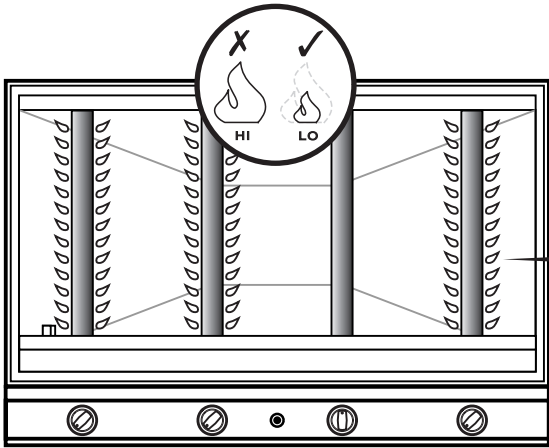

## DIMENSIONS

## WARNINGS INFORMATION

- **MINIMUM CLEARANCES FROM COMBUSTIBLE MATERIALS MUST BE:**  
**REAR - 450 mm**  
**SIDES - 250 mm**  
**TOP - 1000 mm**

**COOKING WITH HOOD OPEN**

**COOKING WITH HOOD DOWN**

Grand Hall Europe  
PO Box 431  
7570 AK Oldenzaal  
The Netherlands