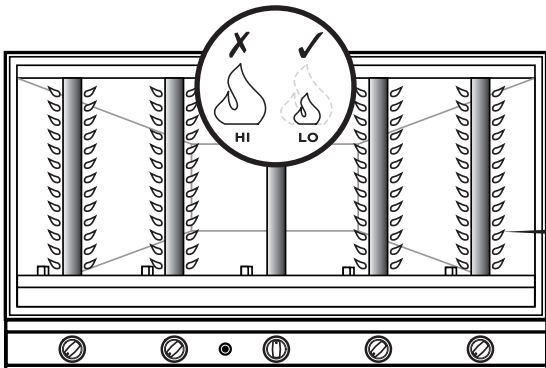

## DIMENSIONS

## WARNINGS INFORMATION

- **MINIMUM CLEARANCES FROM COMBUSTIBLE MATERIALS MUST BE:**  
**REAR - 450 mm**  
**SIDES - 250 mm**  
**TOP - 1000 mm**

**COOKING WITH HOOD OPEN**

**COOKING WITH HOOD DOWN**

Grand Hall Europe  
PO Box 431  
7570 AK Oldenzaal  
The Netherlands