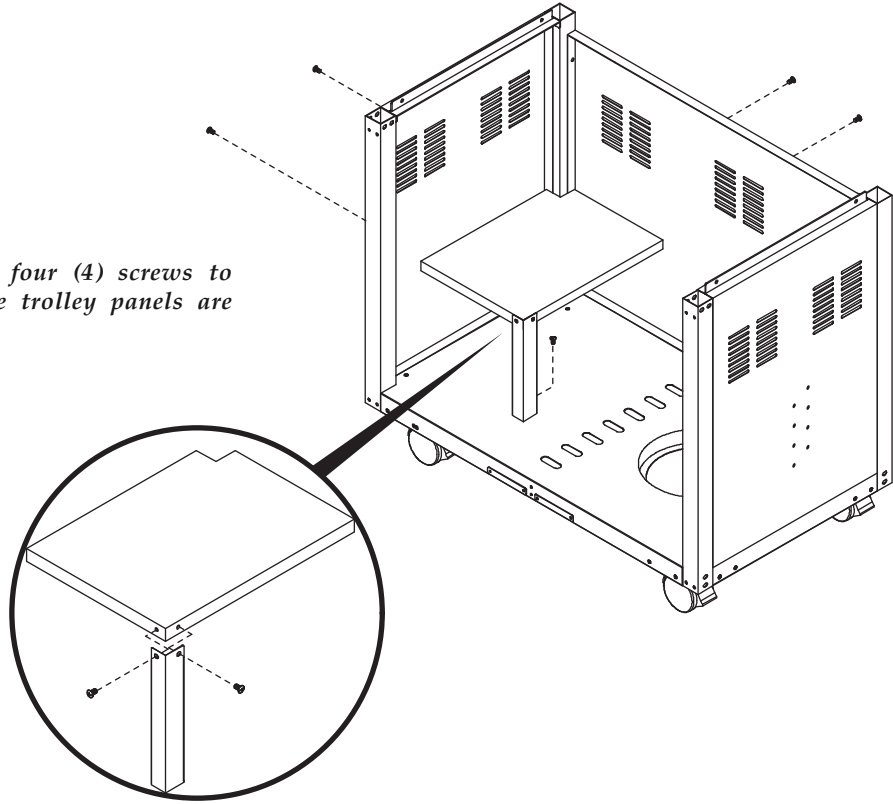

⑤ **INSTALL LEFT PARTITION PANEL**  
– Maxim 429B model only

Phillips flat-head screw  $\frac{1}{4}'' \times \frac{1}{2}''$   
Qty: 7

**NOTE:** For Maxim 429 model, four (4) screws to assemble partition panel to the trolley panels are stainless steel.