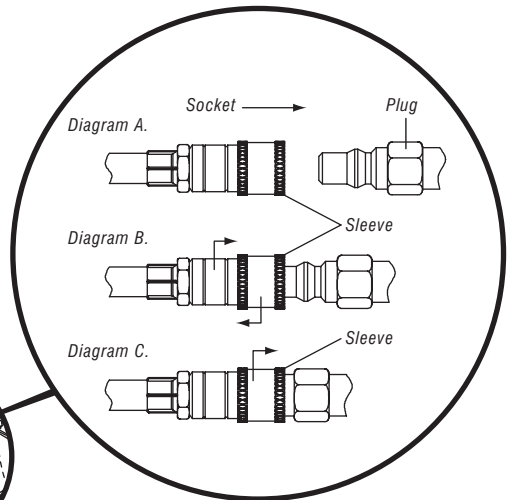

⑤ **INSTALL LEFT PARTITION PANEL**  
– Maxim 429B model only

Phillips flat-head screw  $\frac{1}{4}'' \times \frac{1}{2}''$   
Qty: 7

**NOTE:** For Maxim 429 model, four (4) screws to assemble partition panel to the trolley panels are stainless steel.

⑥

Door hinges  
Phillips-head screw  $\frac{3}{16}'' \times \frac{3}{8}''$   
Qty: 10

7

Barbeque body to trolley  
Phillips flat-head screw 1/4" x 1 3/16"  
Qty: 4

8

Tool holder to side shelf  
Phillips-head screw  
M5 x 8 mm  
Qty: 2

Side shelves / side burner to barbeque head  
Phillips flat-head screw 1/4" x 3/4"  
Qty: 10

9

10

10

**WARNINGS INFORMATION**

**(GB)** DO NOT OBSTRUCT THE VENTILATION OPENINGS IN THE TROLLEY.

**(FR)** NE PAS BOUCHER LES OUVERTURES DE VENTILATION DANS LE CHARIOT.