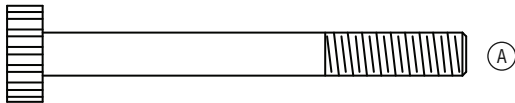

Ref #45

Ref # 61

Ref# 46

1ST

2ND

6

Pattern-head screw, part threaded 1/4" x 2 3/8"
Qty: 2

Pattern-head screw 1/4" x 1/2"
Qty: 6