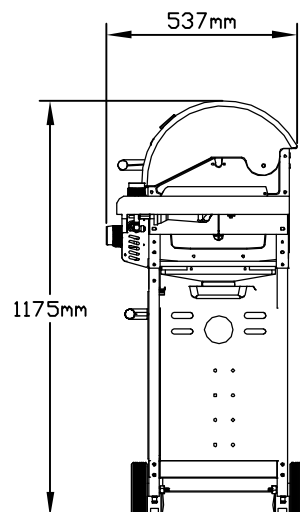

Ref # 43

Ⓑ

Ⓐ

Ⓑ

②

Pattern-head screw, part threaded 1/4" x 2 3/8"
Qty: 8

Ref # 44

3

Wheel bolt $\frac{3}{8}$ " x $3\frac{3}{8}$ "
Qty: 2

Spring washer $\frac{3}{8}$ "
Qty: 2

Lock nut $\frac{3}{8}$ "
Qty: 2

Customised spanner

4

3

5

Pattern-head screw 1/4" x 1/2"
Qty: 10

Argon 227, 229

COOKING WITH HOOD OPEN

COOKING WITH HOOD DOWN

INJECTOR

•Main	0.92 mm	- I 3+ (28-30/37)
		- I 3B/P (30)
	0.80 mm	- I 3B/P (50)
•Side	1.05 mm	- I 3+ (28-30/37)
		- I 3B/P (30)
	0.90 mm	- I 3B/P (50)

INPUT

	Argon 223, 225	Argon 227, 229
•Main	14.8 kW – 1075 grams / h	18.5 kW – 1345 grams / h
•Side	4.5 kW – 327 grams / h	4.5 kW – 327 grams / h

DIMENSIONS

Argon 223,
225 models

Argon 227,
229 models

WARNINGS INFORMATION