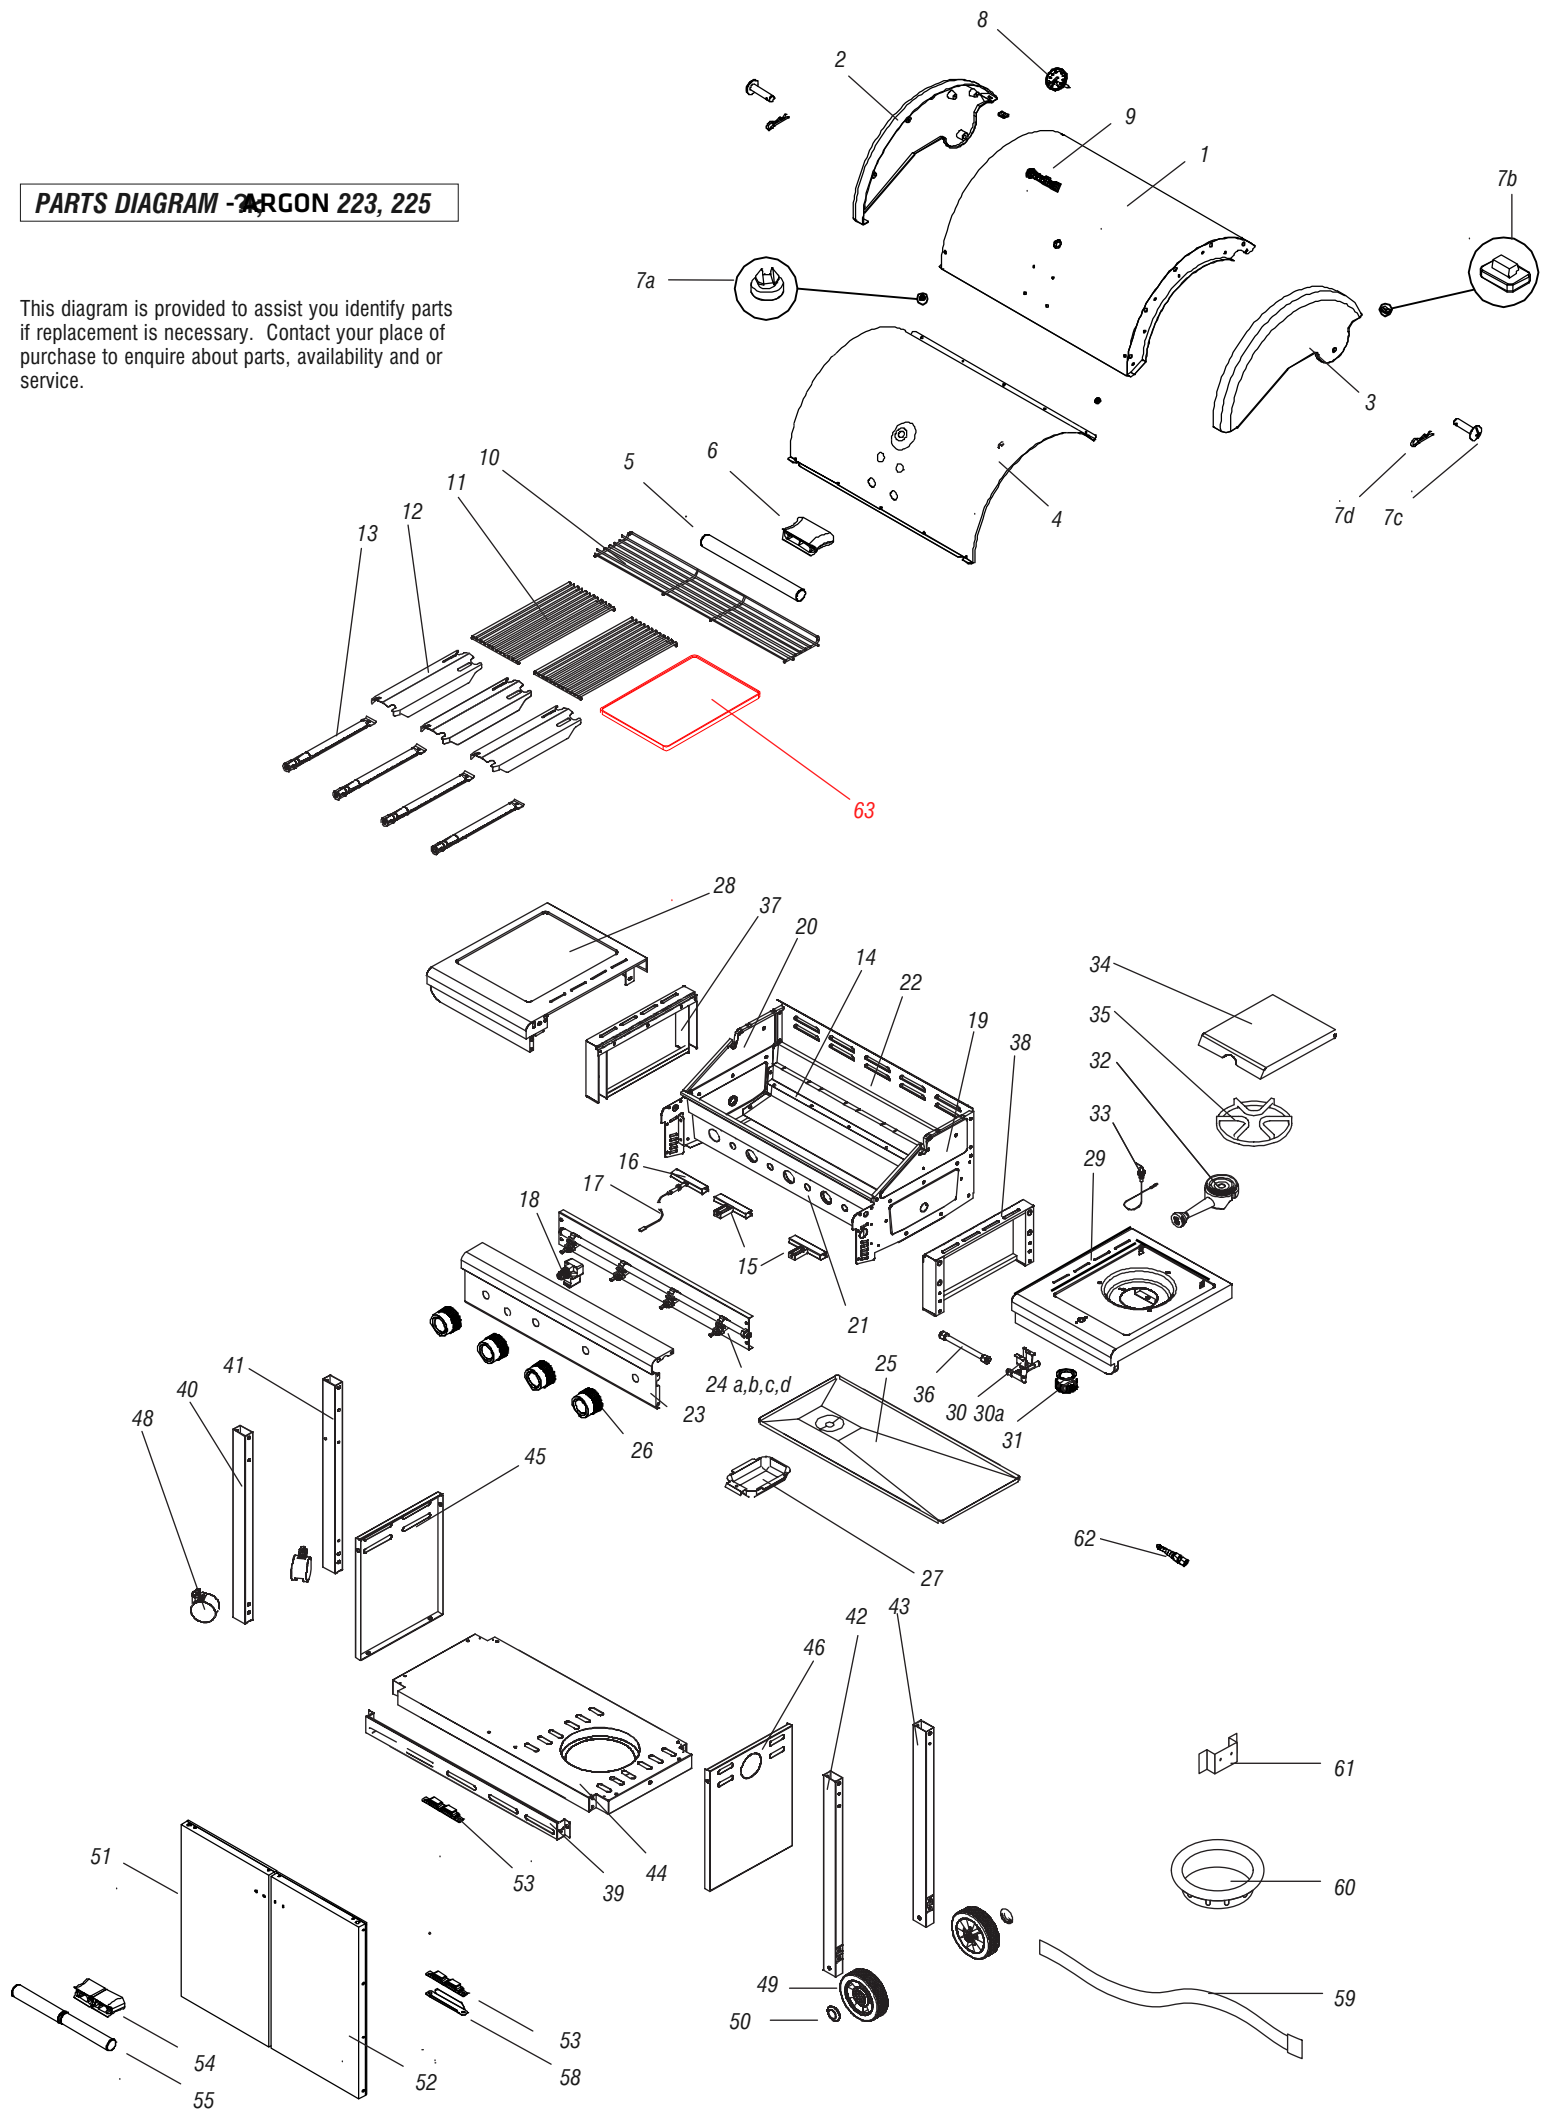

Ref	Description	Argon 223 Part #	Qty	Argon 225 Part #	Qty
27	Grease receptacle	P02701087B	1	P02701087B	1
28	Side shelf – left	P01102040C	1	P01102040C	1
29	Side burner frame	P01104039C	1	P01104039C	1
30	Gas valve – side burner without jet, 1/4" LH	P03222118J	1	P03222118J	1
30a	Gas jet – side burner, 30 mbar	P06533010A	1	P06533010A	1
	- side burner, 50 mbar	P06533011A	1	P06533011A	1
31	Control knob – side burner	P03442011A	1	P03442011A	1
32	Side burner with brass ring	P02002007A	1	P02002007A	1
33	Side burner electrode	P02607007A	1	P02607007A	1
34	Side burner lid	P0011503IK	1	P0011503EA	1
35	Side burner pot support	P00805013B	1	P00805013B	1
36	Side burner hose	P03711005A	1	P03711005A	1
37	Bowl support bracket – left	P01304006D	1	P01304006D	1
38	Bowl support bracket – right	P01305010D	1	P01305010D	1
39	Door bracket	P03305025D	1	P03305025D	1
40	Trolley leg – left-front castor side	P00910008C	1	P00910008C	1
41	Trolley leg – left-back castor side	P00911010C	1	P00911010C	1
42	Trolley leg – right-front wheel side	P00912008C	1	P00912008C	1
43	Trolley leg – right-back wheel side	P00913012C	1	P00913012C	1
44	Trolley bottom shelf – with cylinder hole	P01002049D	1	P01002049D	1
45	Trolley side panel – left	P07605007B	1	P07605007B	1
46	Trolley side panel – right	P07606018B	1	P07606018B	1
48	Castor – 3" with brake	P05106004A	2	P05106004A	2
49	Wheel	P05101001A	2	P05101001A	2
50	Wheel hub cap	P05122001A	2	P05122001A	2
51	Door, left	P04305067B	1	P043020594	1
52	Door, right	P04306067B	1	P043030604	1
53	Door magnet	P05318022B	2	P05318022B	2
54	Door handle bracket	P00303171A	2	P00303171A	2
55	Door handle	P00205109M	2	P00205109M	2
58	Door stop plate	P05523003G	1	P05523003G	1
59	Gas cylinder strap	P05314001V	1	P05314001V	1
60	Frame for gas cylinder	P04021009C	1	P04021009C	1
61	Gas cylinder bracket	P03327020D	1	P03327020D	1
62	Universal hose barb – 1/4" LH	P03901024A	1	P03901024A	1
63	Hot plate	P05701005H	1	P05701005H	1
	Hardware pack	P06028025A	1	P06028025A	1
	Operations manual	P80184030K	1	P80184030K	1

PARTS LIST

PARTS DIAGRAM - ARGON 223, 225

This diagram is provided to assist you identify parts if replacement is necessary. Contact your place of purchase to enquire about parts, availability and or service.