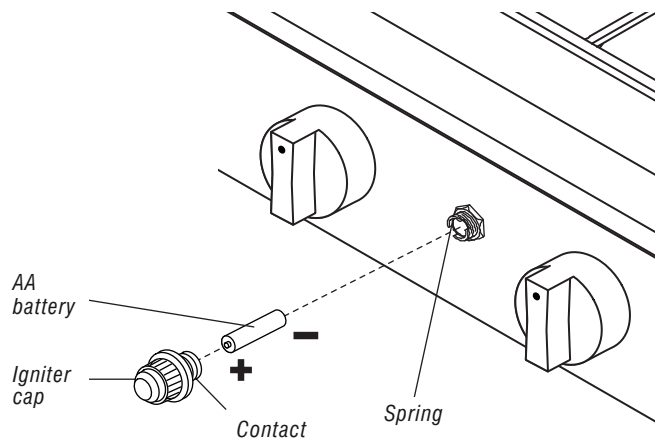

IGNITION BATTERY