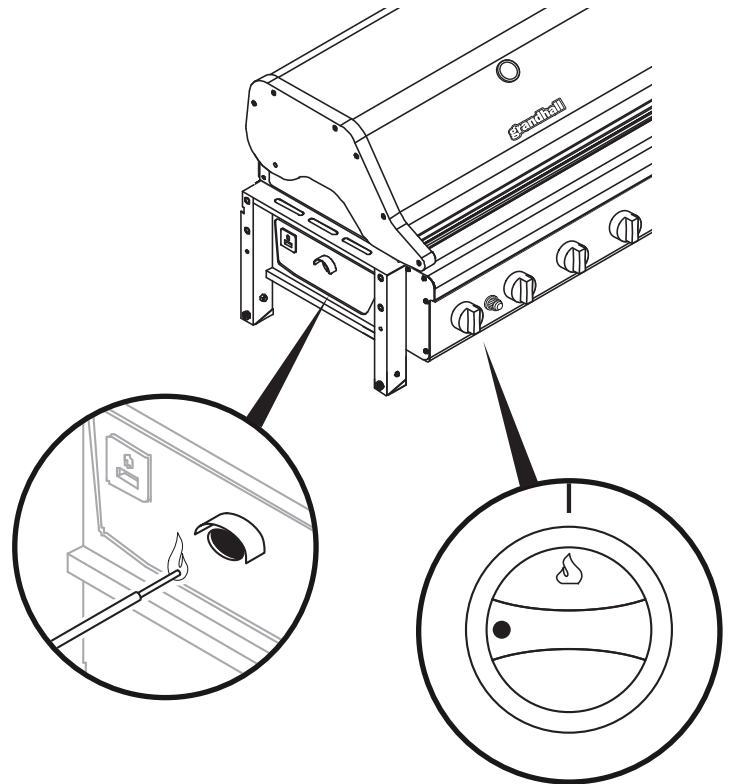

Ref # 62

1

2

IGNITION BATTERY

LIGHT BBQ WITH MATCH

COOKING COMPONENT INSTALLATION

MAIN / SIDE BURNER OPERATION

Argon 223, 225