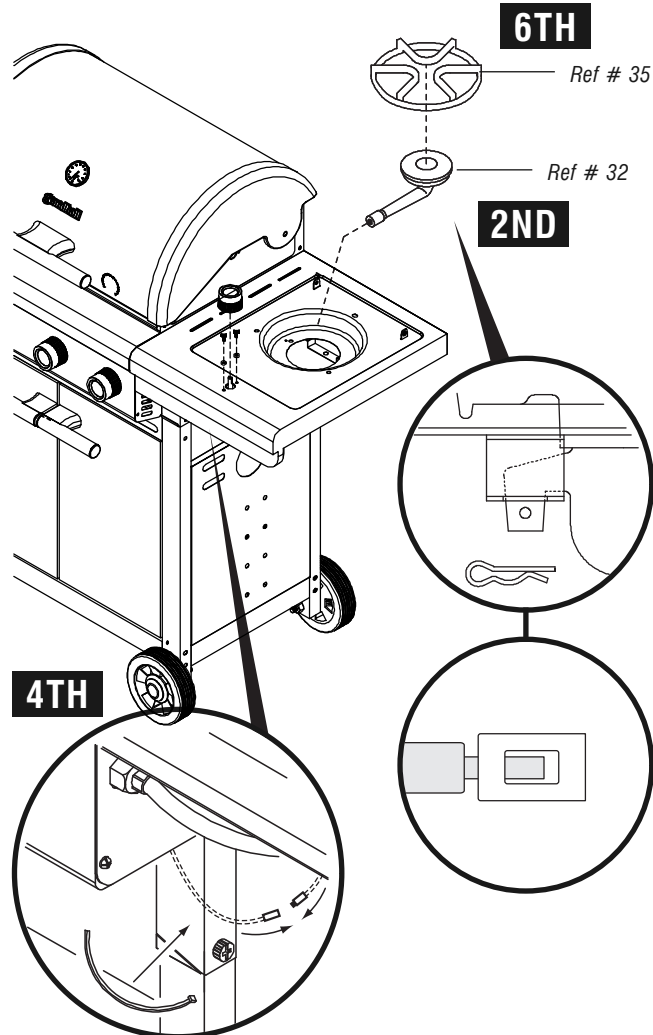

11

Pattern-head screw M4 x 8 mm
Qty: 2

Plain washer M4
Qty: 2

Control knob - Ref # 31
Qty: 1

Cotter pin
Qty: 1

Fastening band
Qty: 1

5TH

**CONNECTION AND TESTING OF
GAS CONNECTION**