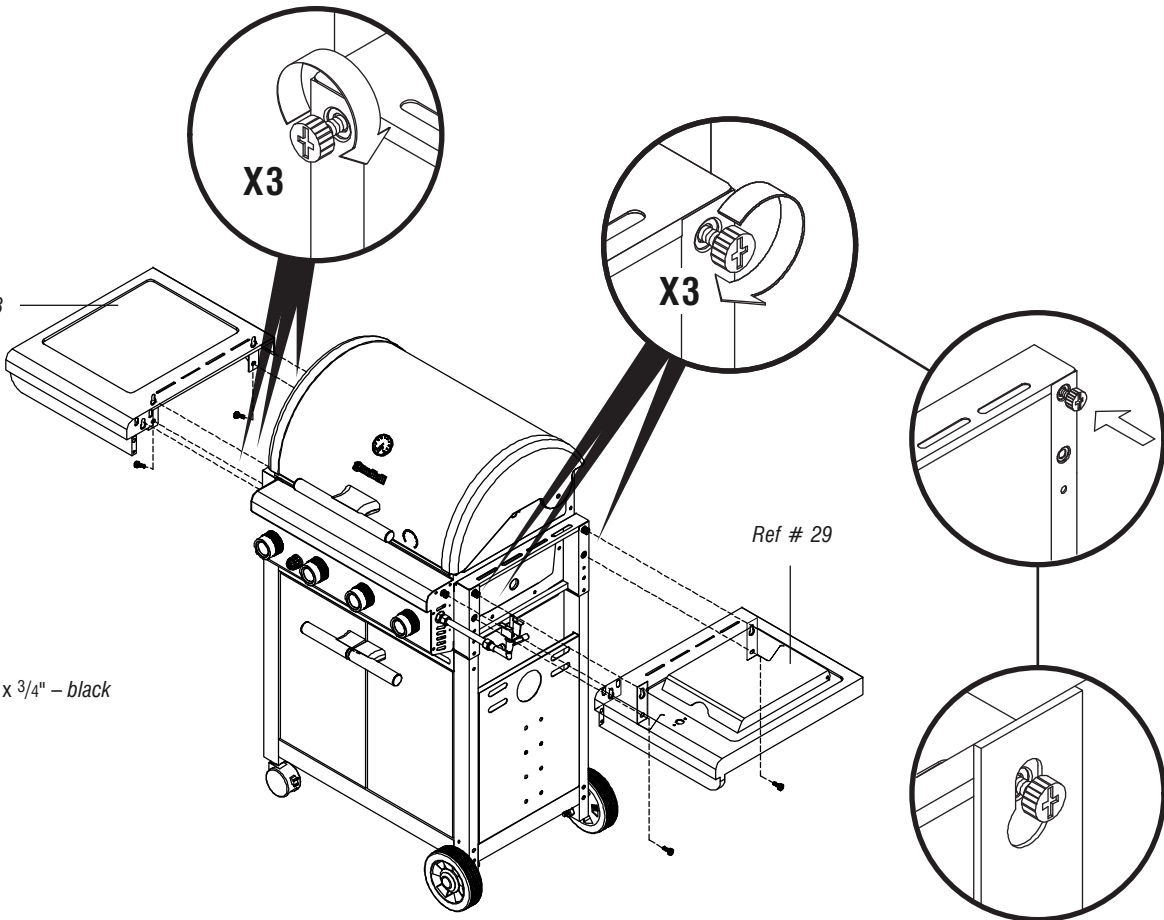

Door hinge pin $\frac{1}{4}$ " x $\frac{3}{8}$ "
Qty: 2

8

Pattern-head screw – part threaded $\frac{1}{4}$ " x $\frac{5}{8}$ "
Qty: 2

5

9

10

Pattern-head screw $1/4" \times 3/4"$ - black
Qty: 10

6