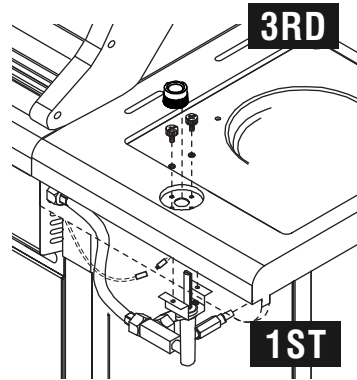

11

Pattern-head screw M4 x 8 mm
Qty: 2

Plain washer M4
Qty: 2

Control knob - Ref # 31
Qty: 1

Cotter pin
Qty: 1

Fastening band
Qty: 1

5TH

**CONNECTION AND TESTING OF
GAS CONNECTION**