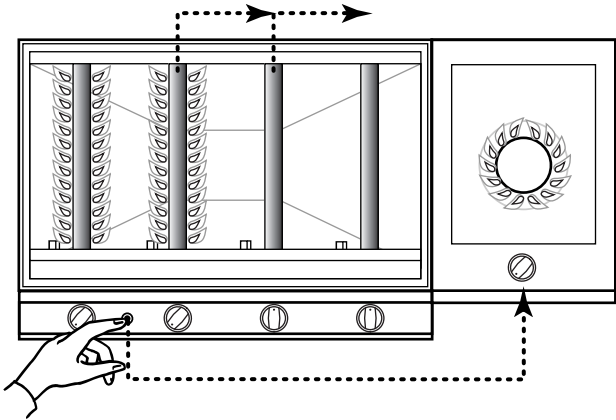

Argon 227, 229

COOKING WITH HOOD OPEN

COOKING WITH HOOD DOWN

INJECTOR

•Main	0.92 mm	- I 3+ (28-30/37)
		- I 3B/P (30)
	0.80 mm	- I 3B/P (50)
•Side	1.05 mm	- I 3+ (28-30/37)
		- I 3B/P (30)
	0.90 mm	- I 3B/P (50)