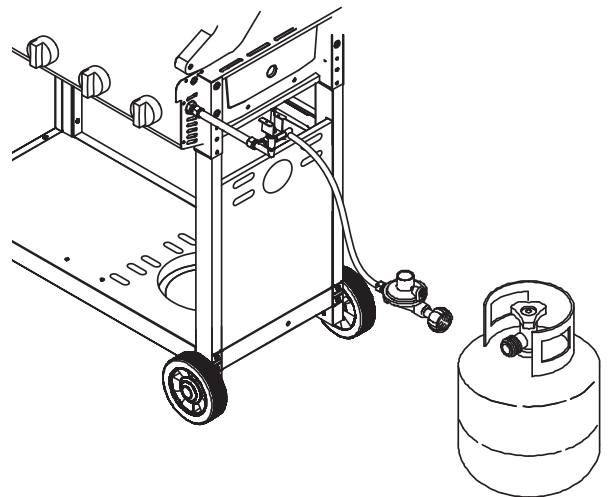

**CONNECTION AND TESTING OF
GAS CONNECTION**

Ref # 62

1

2