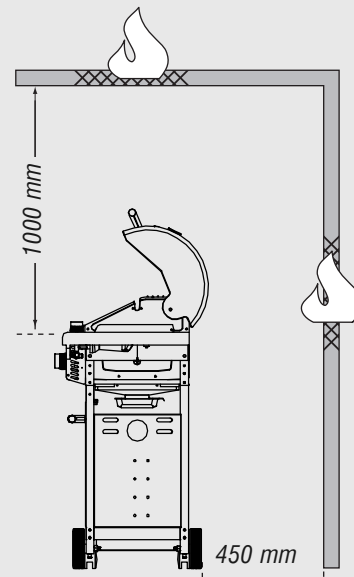

WARNINGS INFORMATION

- **MINIMUM CLEARANCES FROM COMBUSTIBLE MATERIALS MUST BE:**
  REAR - 450 mm
  SIDES - 250 mm
  TOP - 1000 mm