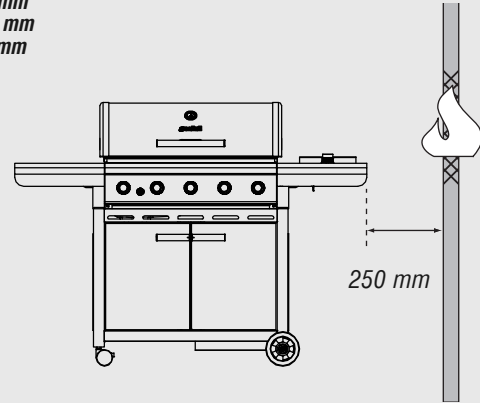

WARNINGS INFORMATION

- **MINIMUM CLEARANCES FROM COMBUSTIBLE MATERIALS MUST BE:**
  REAR - 450 mm
  SIDES - 250 mm
  TOP - 1000 mm