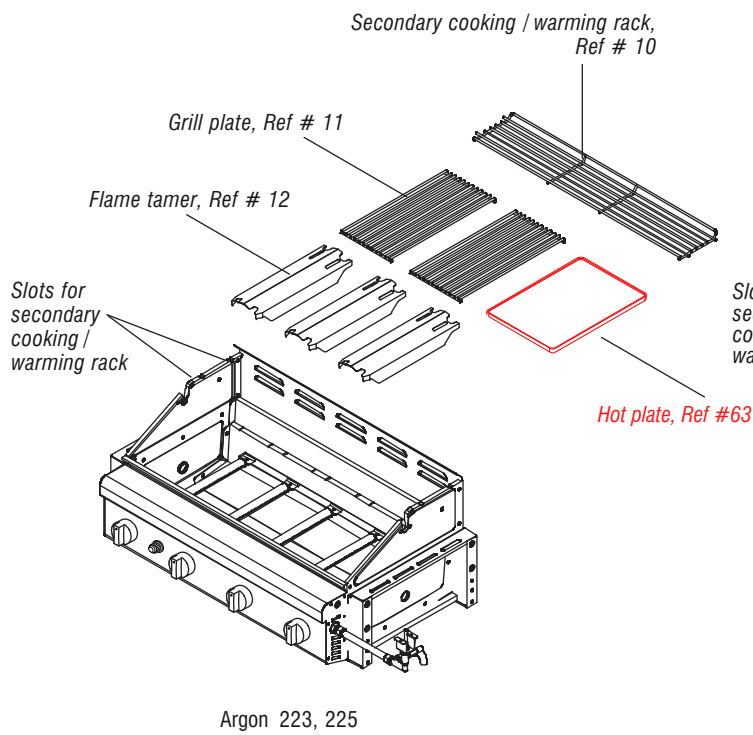

Ref # 62

1

2

IGNITION BATTERY

LIGHT BBQ WITH MATCH

COOKING COMPONENT INSTALLATION

MAIN / SIDE BURNER OPERATION

Argon 223, 225

Argon 227, 229

COOKING WITH HOOD OPEN

COOKING WITH HOOD DOWN

INJECTOR

•Main	0.92 mm	- I 3+ (28-30/37)
		- I 3B/P (30)
	0.80 mm	- I 3B/P (50)
•Side	1.05 mm	- I 3+ (28-30/37)
		- I 3B/P (30)
	0.90 mm	- I 3B/P (50)