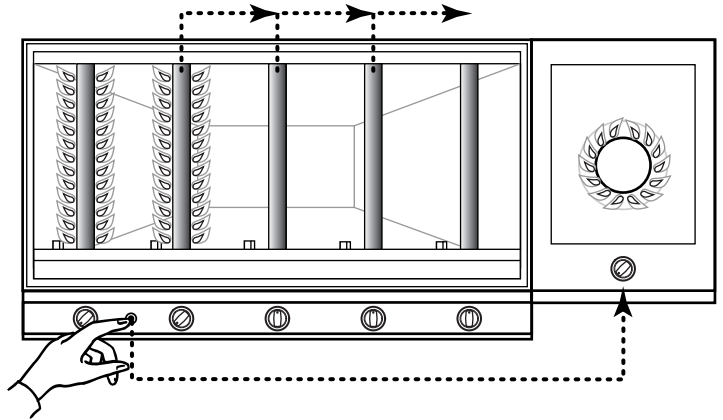

Argon 227, 229

COOKING WITH HOOD OPEN

COOKING WITH HOOD DOWN

INJECTOR

•Main	0.92 mm	- I 3+ (28-30/37)
		- I 3B/P (30)
	0.80 mm	- I 3B/P (50)
•Side	1.05 mm	- I 3+ (28-30/37)
		- I 3B/P (30)
	0.90 mm	- I 3B/P (50)