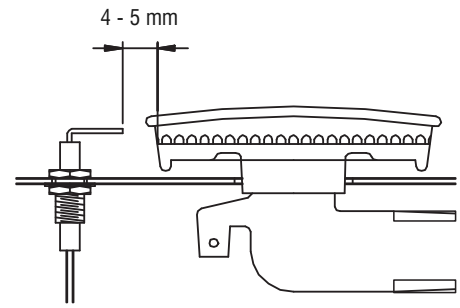

11

Pattern-head screw M4 x 8 mm
Qty: 2

Plain washer M4
Qty: 2

Control knob - Ref # 31
Qty: 1

Cotter pin
Qty: 1

Fastening band
Qty: 1

5TH

**CONNECTION AND TESTING OF
GAS CONNECTION**

Argon 227, 229

COOKING WITH HOOD OPEN

COOKING WITH HOOD DOWN

INJECTOR

•Main	0.92 mm	- I 3+ (28-30/37)
		- I 3B/P (30)
	0.80 mm	- I 3B/P (50)
•Side	1.05 mm	- I 3+ (28-30/37)
		- I 3B/P (30)
	0.90 mm	- I 3B/P (50)