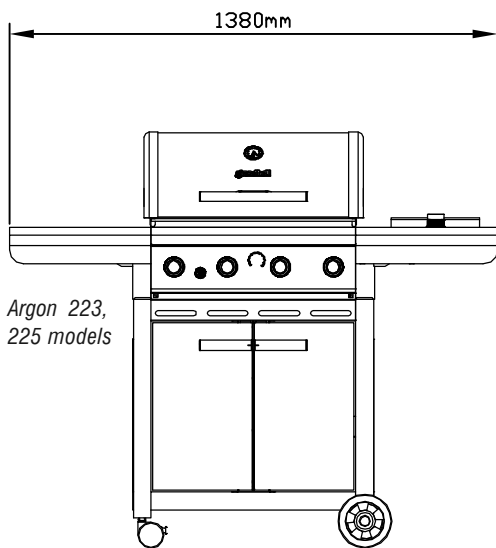

Argon 227, 229

COOKING WITH HOOD OPEN

COOKING WITH HOOD DOWN

INJECTOR

•Main	0.92 mm	- I 3+ (28-30/37)
		- I 3B/P (30)
	0.80 mm	- I 3B/P (50)
•Side	1.05 mm	- I 3+ (28-30/37)
		- I 3B/P (30)
	0.90 mm	- I 3B/P (50)

INPUT

	Argon 223, 225	Argon 227, 229
•Main	14.8 kW – 1075 grams / h	18.5 kW – 1345 grams / h
•Side	4.5 kW – 327 grams / h	4.5 kW – 327 grams / h

DIMENSIONS

Argon 223,
225 models

Argon 227,
229 models

WARNINGS INFORMATION