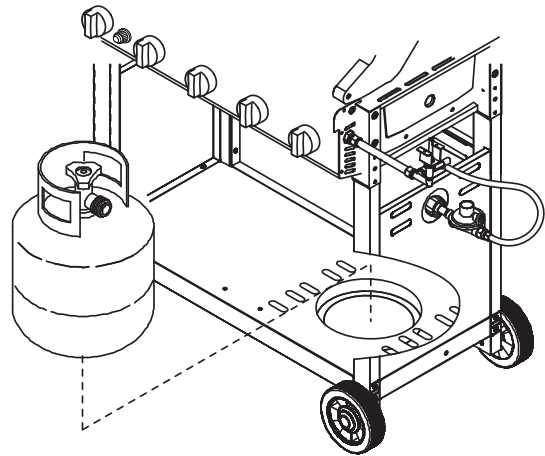

**CONNECTION AND TESTING OF
GAS CONNECTION**

Ref # 62

1

2