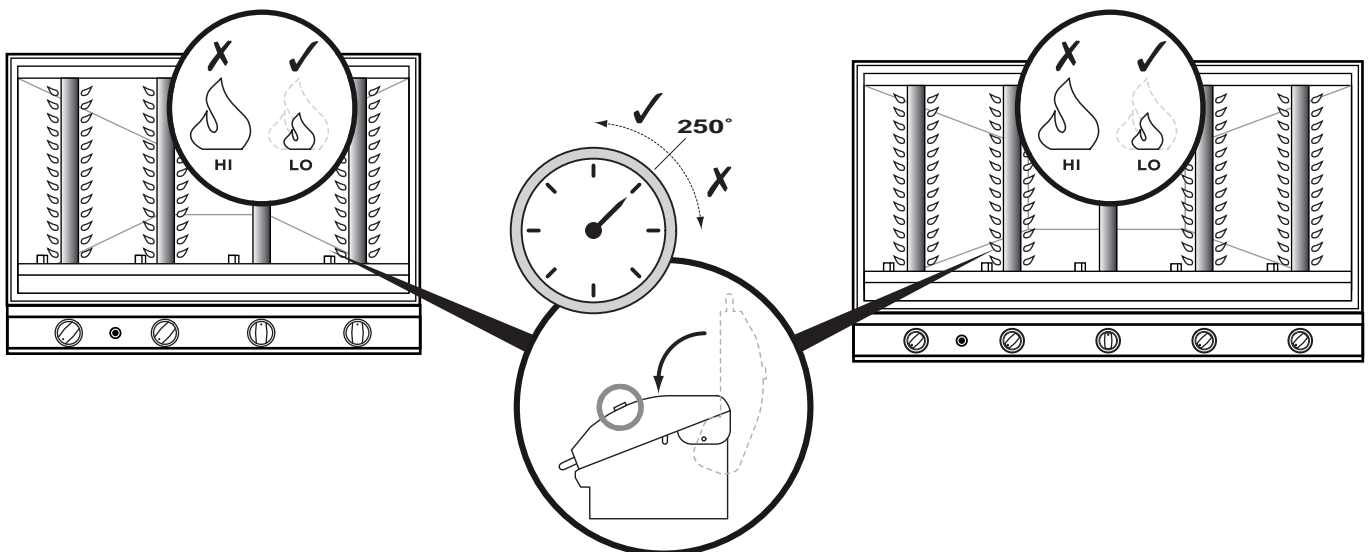

MAIN / SIDE BURNER OPERATION

Argon 223, 225

Argon 227, 229

COOKING WITH HOOD OPEN

COOKING WITH HOOD DOWN