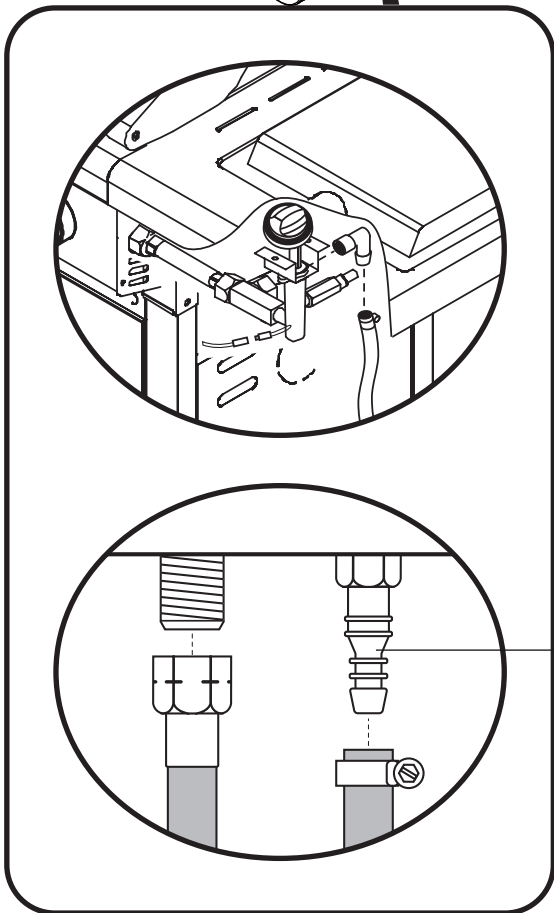

11

Pattern-head screw M4 x 8 mm
Qty: 2

Plain washer M4
Qty: 2

Control knob - Ref # 31
Qty: 1

Cotter pin
Qty: 1

Fastening band
Qty: 1

5TH

**CONNECTION AND TESTING OF
GAS CONNECTION**