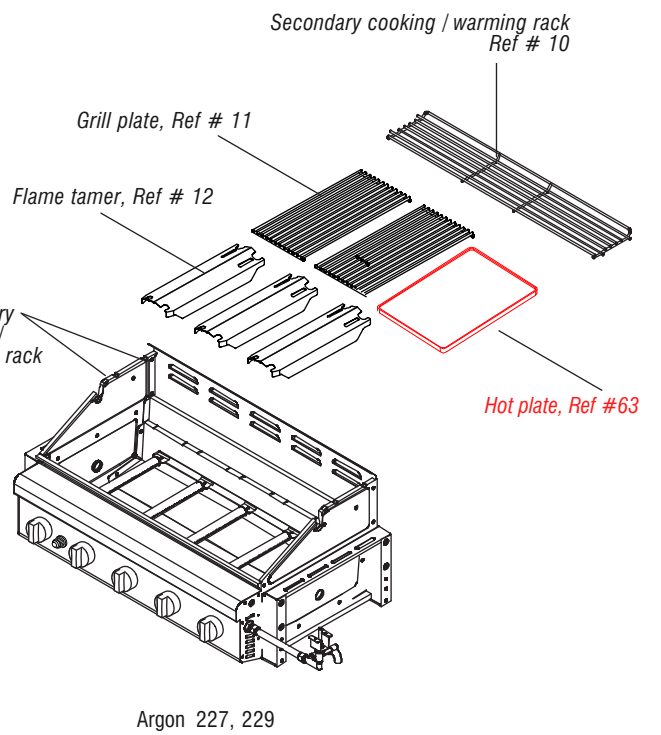

COOKING COMPONENT INSTALLATION