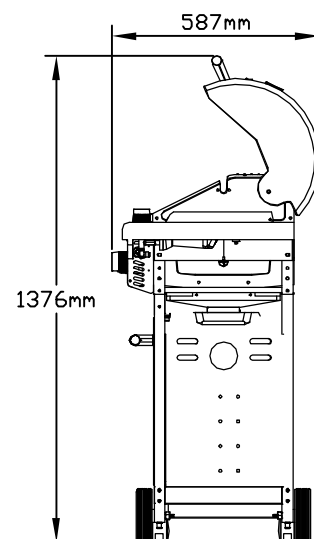

Ref # 43

Ⓑ

Ⓐ

Ⓑ

②

Pattern-head screw, part threaded 1/4" x 2 3/8"
Qty: 8

Ref # 44

3

Wheel bolt $\frac{3}{8}$ " x $3\frac{3}{8}$ "
Qty: 2

Spring washer $\frac{3}{8}$ "
Qty: 2

Lock nut $\frac{3}{8}$ "
Qty: 2

Customised spanner

4

3

5

Pattern-head screw 1/4" x 1/2"
Qty: 10

Argon 227, 229

COOKING WITH HOOD OPEN

COOKING WITH HOOD DOWN

INJECTOR

•Main	0.92 mm	- I 3+ (28-30/37)
		- I 3B/P (30)
	0.80 mm	- I 3B/P (50)
•Side	1.05 mm	- I 3+ (28-30/37)
		- I 3B/P (30)
	0.90 mm	- I 3B/P (50)

INPUT

	Argon 223, 225	Argon 227, 229
•Main	14.8 kW – 1075 grams / h	18.5 kW – 1345 grams / h
•Side	4.5 kW – 327 grams / h	4.5 kW – 327 grams / h

DIMENSIONS

Argon 223,
225 models

Argon 227,
229 models

WARNINGS INFORMATION