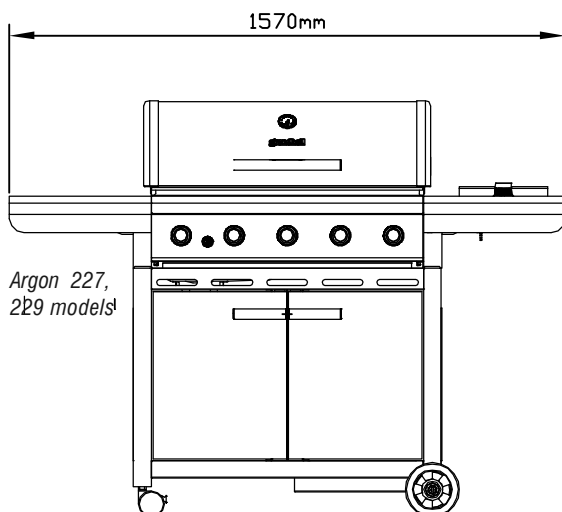

Argon 227, 229

COOKING WITH HOOD OPEN

COOKING WITH HOOD DOWN

INJECTOR

•Main	0.92 mm	- I 3+ (28-30/37)
		- I 3B/P (30)
	0.80 mm	- I 3B/P (50)
•Side	1.05 mm	- I 3+ (28-30/37)
		- I 3B/P (30)
	0.90 mm	- I 3B/P (50)

INPUT

	Argon 223, 225	Argon 227, 229
•Main	14.8 kW – 1075 grams / h	18.5 kW – 1345 grams / h
•Side	4.5 kW – 327 grams / h	4.5 kW – 327 grams / h

DIMENSIONS

Argon 223,
225 models

Argon 227,
229 models

WARNINGS INFORMATION