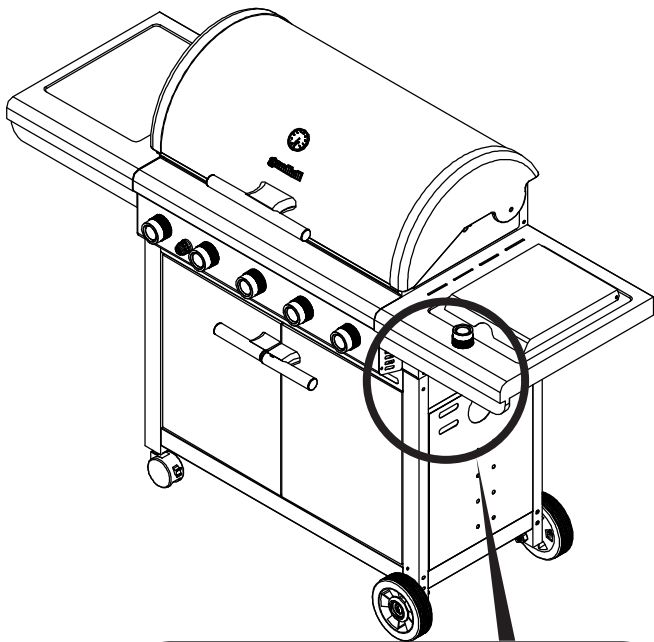

Ref # 62

1

2

IGNITION BATTERY

LIGHT BBQ WITH MATCH

COOKING COMPONENT INSTALLATION

MAIN / SIDE BURNER OPERATION

Argon 223, 225