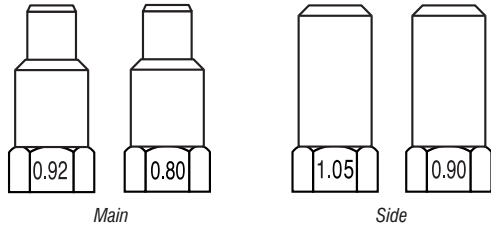

Argon 227, 229

COOKING WITH HOOD OPEN

COOKING WITH HOOD DOWN

INJECTOR

•Main	0.92 mm	- I 3+ (28-30/37)
		- I 3B/P (30)
	0.80 mm	- I 3B/P (50)
•Side	1.05 mm	- I 3+ (28-30/37)
		- I 3B/P (30)
	0.90 mm	- I 3B/P (50)