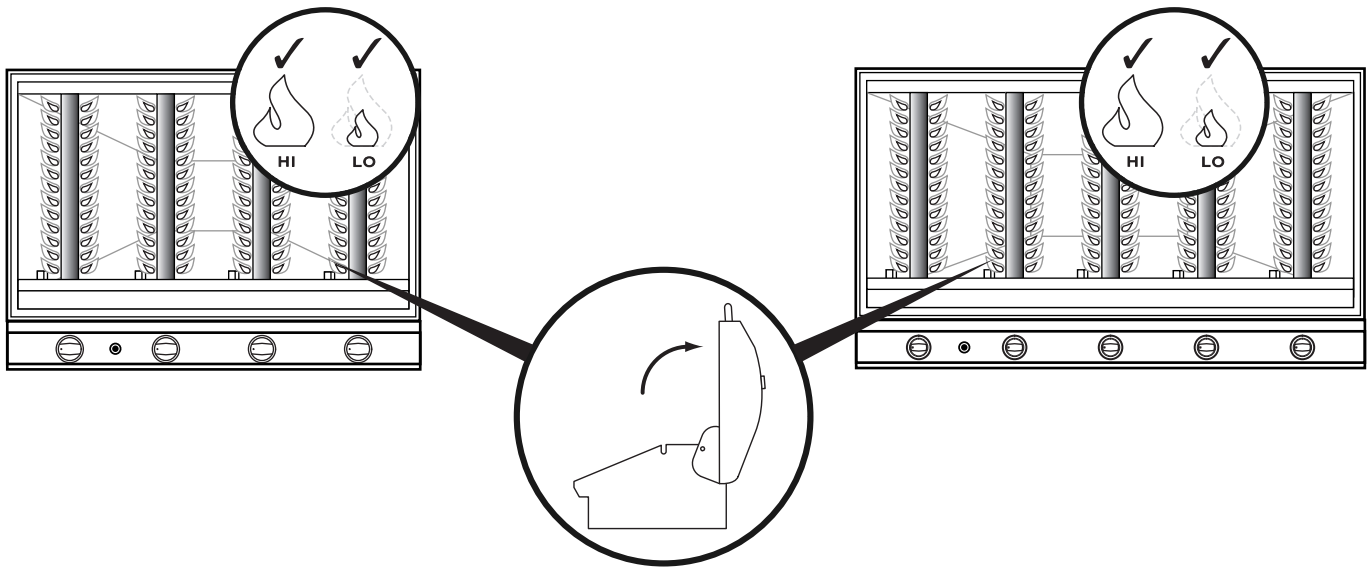

Ref # 62

1

2

IGNITION BATTERY

LIGHT BBQ WITH MATCH

COOKING COMPONENT INSTALLATION

MAIN / SIDE BURNER OPERATION

Argon 223, 225

Argon 227, 229

COOKING WITH HOOD OPEN

COOKING WITH HOOD DOWN

INJECTOR

•Main	0.92 mm	- I 3+ (28-30/37)
		- I 3B/P (30)
	0.80 mm	- I 3B/P (50)
•Side	1.05 mm	- I 3+ (28-30/37)
		- I 3B/P (30)
	0.90 mm	- I 3B/P (50)