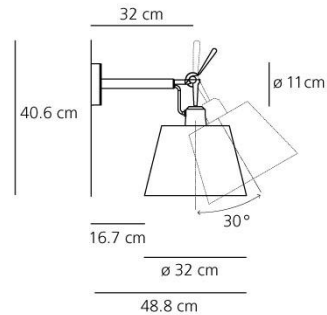

#### DIMENSIONS

Length:	(cm) 48.8
Height:	(cm) 40.6
Cutout width:	(cm) 32
Base Diameter:	(cm) 11
Rotation:	30
Cutout shape:	

#### DIMENSIONS