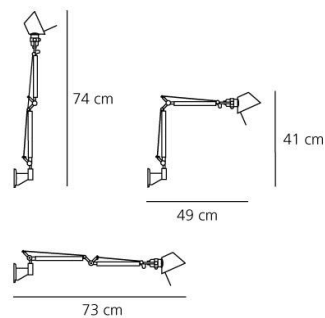

OPTICS

Emission: Direct Adjustable

DIMENSIONS

Length:	(cm) 49
Height:	(cm) 41
Max Extension Height:	(cm) 74
Max Extension Length:	(cm) 73
Cutout shape:	

LAMPS INCLUDED

Category:	LED
Watt:	8
Typology:	Led
Color Rendering:	N/s

DIMENSIONS

LAMP

IP 20

Dimmer

ELECTRICAL

Trasformer availability: Electronic dimmable - Included
Voltage: 12V