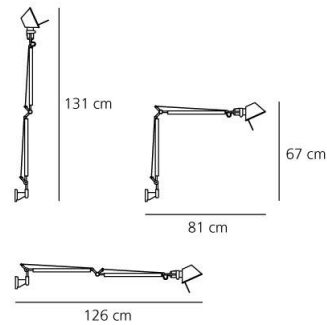

#### OPTICS

Emission: Direct Adjustable

#### DIMENSIONS

Length:	(cm) 81
Height:	(cm) 67
Max Extension Height:	(cm) 131
Max Extension Length:	(cm) 126
Cutout shape:	

#### DIMENSIONS