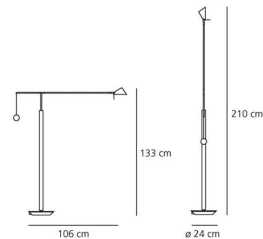

Lamp included. With dimmer. Counter-balanced arm adjustable on both vertical and horizontal planes.

Light emission

Direct Adjustable

IP 20     

Dimmer

TECHNICAL DATA SHEET

FEATURES

Product name:	Nestore lettura Black
Article Code:	A013210
Colour:	Black
Material:	Painted metal, thermoplastic resin
Series:	Design
Environment:	Indoor
Area contract:	

OPTICS

Emission:	Direct Adjustable
-----------	-------------------

DIMENSIONS

Length:	(cm) 106
Height:	(cm) 133
Base Diameter:	(cm) 24
Max Extension Height:	(cm) 210
Cutout shape:	

LAMPS INCLUDED

Category:	HALO
Number:	1
Lbs:	QT12-UVrax
Watt:	50
Socket:	GY6.35
ILCOS:	HSGST/UB
Luminous Flux (lm):	1180
Colour Rendering:	100
Colour temperature (K):	3000
Duration (h):	4000

DIMENSIONS**LAMP**

IP 20     

Dimmer

ELECTRICAL

Transformer availability:	Integrated
Voltage:	220V-240V