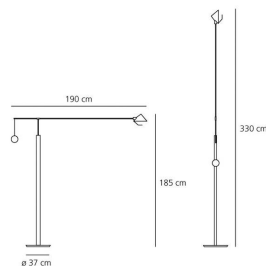

DIMENSIONS

LAMP

IP 20

Dimmer

ELECTRICAL

Voltage:	220V-240V