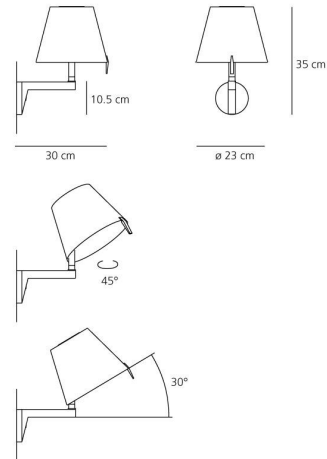

Adjustable diffuser into two different positions.

Light emission

Diffused And Direct, indirect

TECHNICAL DATA SHEET

FEATURES

Product name:	Melampo parete - Aluminium grey
Article Code:	0720010A
Colour:	Aluminium grey
Material:	Aluminium, zamak, silk satin fabric and plastic
Support:	Wall
Series:	Design
Environment:	Indoor
Area contract:	Hospitality Hotel, Hospitality Restaurant, Private Residence

OPTICS

Emission:	Diffused And Direct, indirect
-----------	-------------------------------

DIMENSIONS

Width:	(cm) 30
Height:	(cm) 35
Cutout width:	(cm) 23
Base Diameter:	(cm) 10.5
Inclination:	30
Rotation:	45
Cutout shape:	

LAMPS NOT INCLUDED

Category:	HALO
Number:	1
Watt:	42
Socket:	E14
Class:	A

DIMENSIONS

LAMP

ELECTRICAL

Voltage:	220V-240V
----------	-----------