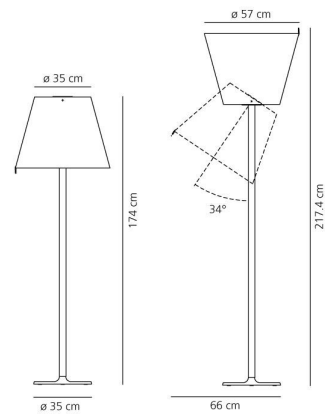

OPTICS

Emission: Direct, Diffused Adjustable, indirect

DIMENSIONS

Height:	(cm) 174
Cutout width:	(cm) 57
Base Diameter:	(cm) 35
Max Extension Height:	(cm) 217
Inclination:	34
Cutout shape:	

LAMPS NOT INCLUDED

Category:	HALO
Number:	2
Lbs:	Qt32
Watt:	150
Socket:	E27
Type:	Hsgsbt/c
Colour Rendering:	1a
Colour temperature (K):	2900
Duration (h):	2000

DIMENSIONS

LAMP

IP 20     

Dimmer

ELECTRICAL

Voltage: 220V-240V