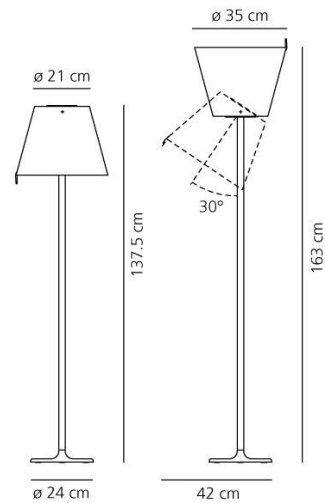

OPTICS

Emission:	Diffused,direct Diffused Adjustable, indirect
-----------	---

DIMENSIONS

Height:	(cm) 137
Cutout width:	(cm) 35
Base Diameter:	(cm) 24
Max Extension Height:	(cm) 163
Inclination:	30
Rotation:	210
Cutout shape:	

LAMPS NOT INCLUDED

Category:	HALO
Number:	2
Watt:	52
Socket:	E27
Class:	A

DIMENSIONS**LAMP**

IP 20     

ELECTRICAL

Voltage: 220V-240V

AWARDS

Design Innovationen Design Zentrum Nordrhein Westfalen Reddot Design Award 1999