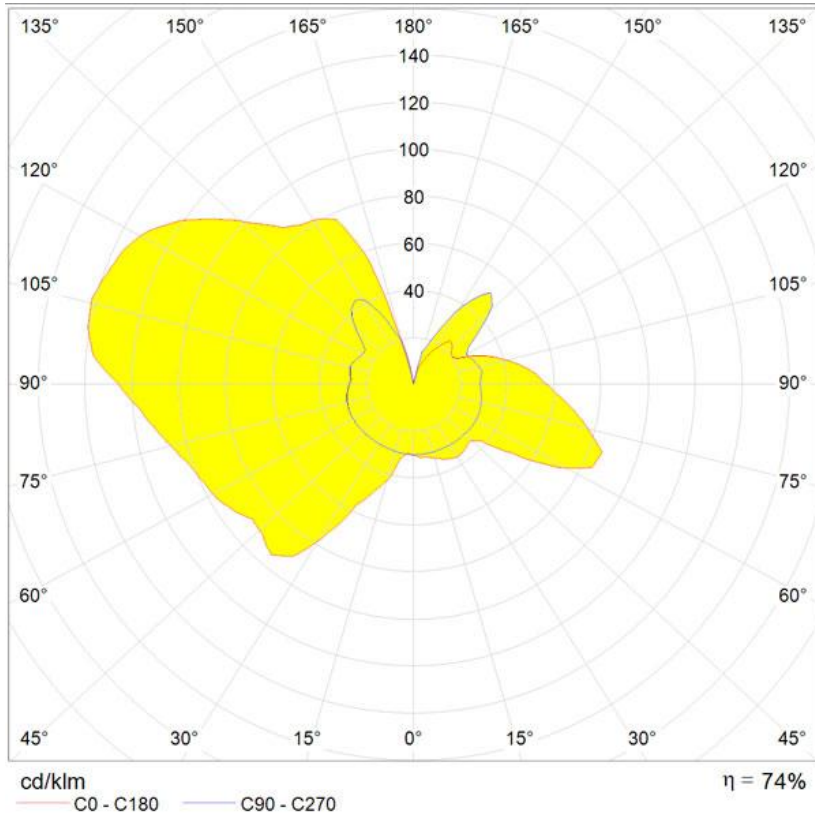

Adjustable diffuser into two positions.

Light emission

Dual Emission

IP 20     

TECHNICAL DATA SHEET

FEATURES

Product name:	Melampo notte - Aluminum grey
Article Code:	0710010A
Colour:	Aluminium grey
Material:	Aluminium, zamak, silk satin fabric and plastic
Support:	Base
Series:	Design
Environment:	Indoor
Area contract:	Hospitality Hotel, Private Residence

OPTICS

Emission: Dual Emission

DIMENSIONS

Height:	(cm) 40
Cutout width:	(cm) 23
Base Diameter:	(cm) 17
Max Extension Height:	(cm) 42.5
Inclination:	30
Cutout shape:	

LAMPS NOT INCLUDED

Category:	HALO
Number:	1
Lbs:	Qt26
Watt:	42
Socket:	E14
Type:	N/s
Colour Rendering:	1a
Colour temperature (K):	N/s

DIMENSIONS**LAMP**

IP 20     

ELECTRICAL

Voltage: 220V-240V

Polar curve

Cartesian diagram