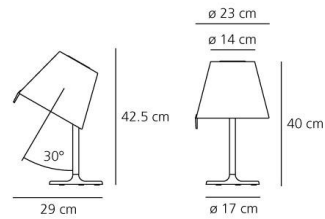

Adjustable diffuser into two positions.

Light emission

Dual Emission

IP 20     

TECHNICAL DATA SHEET

FEATURES

Product name:	Melampo notte - Aluminum grey
Article Code:	0710010A
Colour:	Aluminium grey
Material:	Aluminium, zamak, silk satin fabric and plastic
Support:	Base
Series:	Design
Environment:	Indoor
Area contract:	Hospitality Hotel, Private Residence

OPTICS

Emission: Dual Emission

DIMENSIONS

Height:	(cm) 40
Cutout width:	(cm) 23
Base Diameter:	(cm) 17
Max Extension Height:	(cm) 42.5
Inclination:	30
Cutout shape:	

LAMPS NOT INCLUDED

Category:	HALO
Number:	1
Lbs:	Qt26
Watt:	42
Socket:	E14
Type:	N/s
Colour Rendering:	1a
Colour temperature (K):	N/s

DIMENSIONS**LAMP**

IP 20     

ELECTRICAL

Voltage: 220V-240V

Polar curve

Cartesian diagram