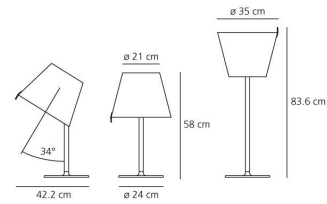

Adjustable diffuser into three different positions.

Light emission

Dual Emission

IP 20     

TECHNICAL DATA SHEET

FEATURES

Product name:	Melampo tavolo - Aluminium grey
Article Code:	0315010A
Colour:	Aluminium grey
Material:	Aluminium, zamak, silk satin fabric and plastic
Support:	Base
Series:	Design
Environment:	Indoor
Area contract:	Hospitality Hotel, Private Residence

OPTICS

Emission: Dual Emission

DIMENSIONS

Height:	(cm) 58
Cutout width:	(cm) 35
Base Diameter:	(cm) 24
Max Extension Height:	(cm) 83.6
Cutout shape:	

LAMPS NOT INCLUDED

Category:	HALO
Number:	2
Watt:	52
Socket:	E27
Class:	A

DIMENSIONS**LAMP**

IP 20     

ELECTRICAL

Voltage: 220V-240V