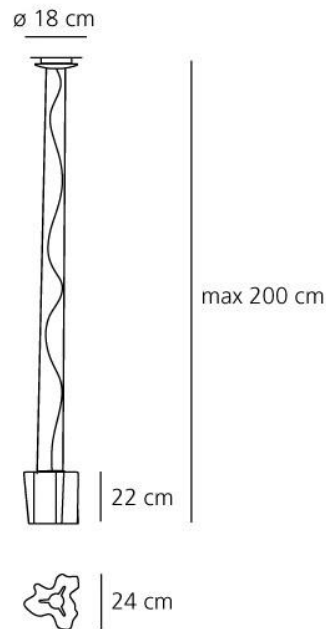

Available in four sizes and in four configurations: single, on line, 3x120° and 4x90°. Its modular shape lends itself to the creation and realisation of customized compositions, supplied as special project. Logico nano track is available with track adapter.

Light emission

● Diffused And Direct

TECHNICAL DATA SHEET

FEATURES

Product name: Logico sospensione mini singola
Article Code: 0696020A
Colour: White
Material: Painted metal, blown glass
Series: Design
Environment: Indoor
Area contract: Hospitality Hotel, Hospitality Restaurant, Office

OPTICS

Emission: Diffused And Direct

DIMENSIONS

Length: (cm) 24
Width: (cm) 24
Height: (cm) 22
Base Diameter: (cm) 18
Max Height from ceiling: (cm) 200
Cutout shape:

LAMPS NOT INCLUDED

Category: HALO
Number: 1
Lbs: Qa60
Watt: 70
Socket: E27
Type: Hsgsa/c/ub
Colour Rendering: 1a
Colour temperature (K): 2900
Duration (h): 2000

DIMENSIONS

LAMP

ELECTRICAL

Voltage: 220V-240V