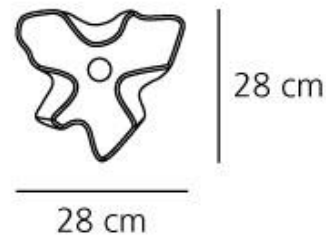

OPTICS

Emission:	Diffused And Direct
-----------	---------------------

DIMENSIONS

Length:	(cm) 28
Width:	(cm) 28
Height:	(cm) 23
Cutout shape:	

LAMPS NOT INCLUDED

Category:	HALO
Number:	1
Lbs:	Qa60
Watt:	70
Socket:	E27
Type:	Hsgsa/c/ub
Colour Rendering:	1a
Colour temperature (K):	2900
Duration (h):	2000

DIMENSIONS**LAMP**

IP 20     

ELECTRICAL

Voltage:	220V-240V
----------	-----------