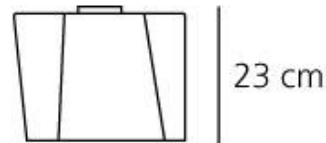

DIMENSIONS

LAMP

IP 20

ELECTRICAL

Voltage:	220V-240V