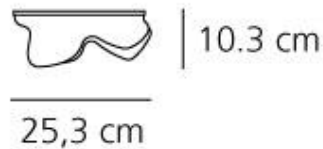

DIMENSIONS

LAMP

IP 20

Dimmer

ELECTRICAL

Voltage: 220V-240V