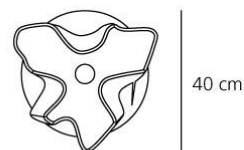

DIMENSIONS