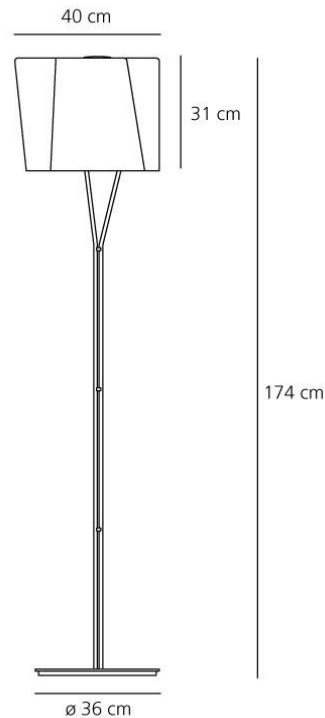

Logico terra has a touch dimmer to adjust the light intensity.

Light emission

● Diffused And Direct

IP 20     
Dimmer

TECHNICAL DATA SHEET

FEATURES

Product name:	Logico terra
Article Code:	0456020A
Colour:	White
Material:	Painted metal, blown glass
Support:	Base
Series:	Design
Environment:	Indoor
Area contract:	Hospitality Hotel, Hospitality Restaurant, Office

OPTICS

Emission: Diffused And Direct

DIMENSIONS

Length:	(cm) 40
Width:	(cm) 40
Height:	(cm) 174
Base Diameter:	(cm) 36
Cutout shape:	

LAMPS NOT INCLUDED

Category:	HALO
Number:	3
Lbs:	Qa60
Watt:	70
Socket:	E27
Type:	Hsgsa/c/ub
Colour Rendering:	1a
Colour temperature (K):	2900
Duration (h):	2000

DIMENSIONS

LAMP

IP 20     

Dimmer

ELECTRICAL

Voltage:

220V-240V