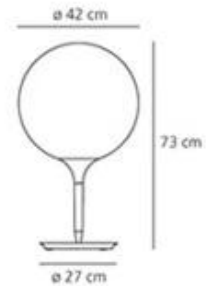

#### DIMENSIONS

Height:	(cm) 73
Cutout width:	(cm) 42
Base Diameter:	(cm) 27
Cutout shape:	

#### DIMENSIONS