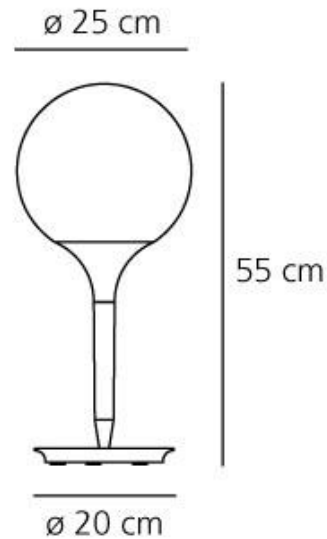

DIMENSIONS

LAMP

Dimmer

ELECTRICAL

Voltage: 220V-240V