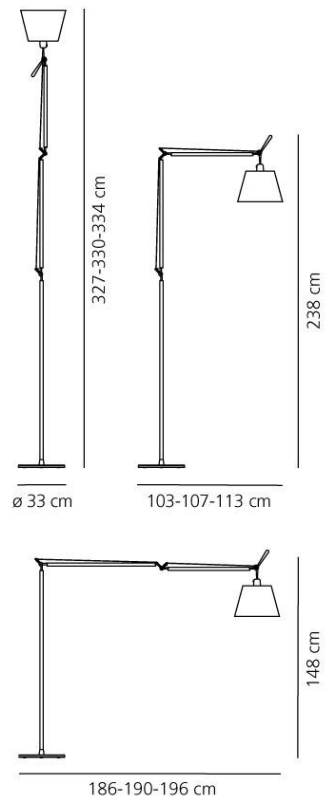

DIMENSIONS