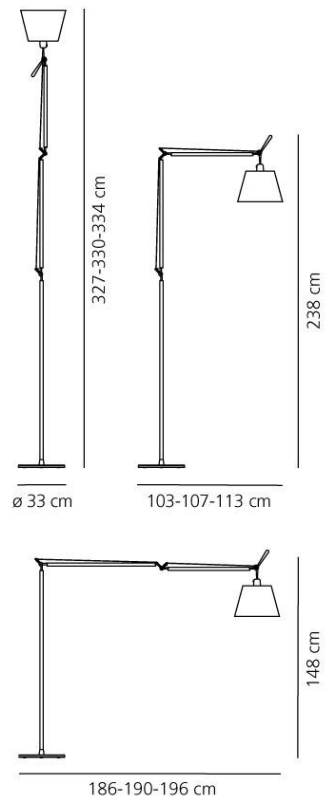

PRODUCT DATA SHEET

Tolomeo Mega terra - 36 Parchment Dimmer

DESIGN BY :

Michele De Lucchi , Giancarlo Fassina
2002

MATERIALS :

Polished aluminium, parchment paper and plastic

DESCRIPTION :

Polished aluminium base and cantilevered arms; diffuser in parchment paper on a plastic frame; joints in polished aluminium. Diffuser adjustable in all directions. System of spring balancing.

Diffuser available in three sizes.

Light emission

IP 20
Dimmer

TECHNICAL DATA SHEET

FEATURES

Product name: Tolomeo Mega terra - 36 Parchment Dimmer
Article Code: 0778010A + 0779010A + 0780020A
Colour: Natural
Material: Polished aluminium, parchment paper and plastic
Support: Base
Support colour: Aluminium
Series: Design
Environment: Indoor

DIMENSIONS

Length: (cm) 107
Height: (cm) 148
Cutout width: (cm) 36
Base Diameter: (cm) 33
Max Extension Height: (cm) 330
Max Extension Length: (cm) 190
Cutout shape:

LAMPS NOT INCLUDED

Category: HALO
Number: 1
Lbs: Qt32
Watt: 150
Socket: E27
Type: Hsgsbt/c
Colour Rendering: 1a
Colour temperature (K): 2900
Duration (h): 2000

DIMENSIONS

LAMP

IP 20

Dimmer

ELECTRICAL

Voltage:

220V-240V