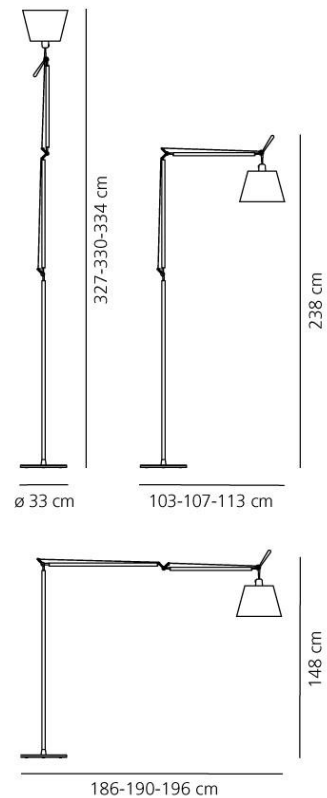

PRODUCT DATA SHEET

Tolomeo Mega terra - 32 Parchment Dimmer

DESIGN BY :

Michele De Lucchi , Giancarlo Fassina
2002

MATERIALS :

Polished aluminium, parchment paper and plastic

DESCRIPTION :

Polished aluminium base and cantilevered arms; diffuser in parchment paper on a plastic frame; joints in polished aluminium. Diffuser adjustable in all directions. System of spring balancing.

Diffuser available in three sizes.

Light emission

IP 20
Dimmer

TECHNICAL DATA SHEET

FEATURES

Product name: Tolomeo Mega terra - 32 Parchment Dimmer
Article Code: 0778010A + 0779010A + 0780010A
Colour: Natural
Material: Polished aluminium, parchment paper and plastic
Support: Base
Support colour: Aluminium
Series: Design
Environment: Indoor

DIMENSIONS

Length: (cm) 103
Height: (cm) 148
Cutout width: (cm) 32
Base Diameter: (cm) 33
Max Extension Height: (cm) 327
Max Extension Length: (cm) 186
Cutout shape:

LAMPS NOT INCLUDED

Category: HALO
Number: 1
Lbs: Qt32
Watt: 150
Socket: E27
Type: Hsgsbt/c
Colour Rendering: 1a
Colour temperature (K): 2900
Duration (h): 2000

DIMENSIONS

LAMP

IP 20

Dimmer