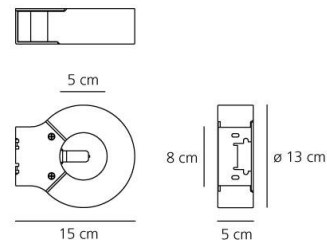

Lamp included.

Light emission

● Direct/indirect

IP 20     

TECHNICAL DATA SHEET

FEATURES

Product name:	Frost
Article Code:	1073010A
Colour:	Transparent
Material:	Polished chromed steel, moulded transparent glass
Series:	Design
Environment:	Indoor
Area contract:	Private Residence

OPTICS

Emission: Direct/indirect

DIMENSIONS

Length:	(cm) 15
Height:	(cm) 5
Cutout width:	(cm) 13
Cutout shape:	

LAMPS INCLUDED

Category:	HALO
Number:	1
Lbs:	Qt14
Watt:	60
Socket:	G9
Type:	Hsgst/c/ub
Colour Rendering:	1a
Colour temperature (K):	2800

DIMENSIONS

LAMP

IP 20     

ELECTRICAL

Voltage: 220V-240V