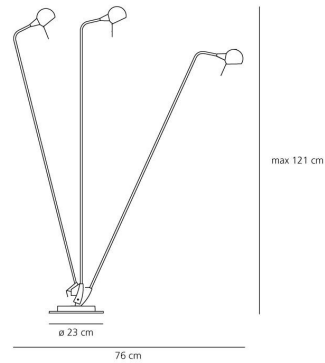

#### OPTICS

Emission:	Direct adjustable
-----------	-------------------

#### DIMENSIONS

Height:	(cm) 121
Base Diameter:	(cm) 23
Cutout shape:	

#### DIMENSIONS