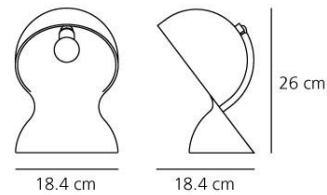

**OPTICS**

|           |        |
|-----------|--------|
| Emission: | Direct |
|-----------|--------|

**DIMENSIONS**

|               |           |
|---------------|-----------|
| Length:       | (cm) 18.4 |
| Width:        | (cm) 18.4 |
| Height:       | (cm) 26   |
| Cutout shape: |           |

**LAMPS NOT INCLUDED**

|           |      |
|-----------|------|
| Category: | HALO |
| Number:   | 1    |
| Lbs:      | D45  |
| Watt:     | 18   |
| Socket:   | E14  |
| Class:    | A    |

**DIMENSIONS****LAMP**