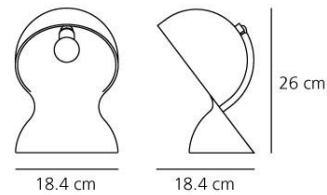

Minimum 4 pieces per package.

Light emission

Direct

IP 20     

TECHNICAL DATA SHEET

FEATURES

Product name:	Dalù Black
Article Code:	1466030A
Colour:	Black
Material:	Moulded thermoplastic
Series:	Design
Environment:	Indoor
Area contract:	Private Residence

OPTICS

Emission:	Direct
-----------	--------

DIMENSIONS

Length:	(cm) 18.4
Width:	(cm) 18.4
Height:	(cm) 26
Cutout shape:	

LAMPS NOT INCLUDED

Category:	HALO
Number:	1
Lbs:	D45
Watt:	28
Socket:	E14
Class:	A

DIMENSIONS**LAMP**