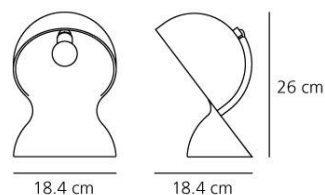

Minimum 4 pieces per package.

Light emission

Direct

IP 20     

TECHNICAL DATA SHEET

FEATURES

| | |
|----------------|-----------------------|
| Product name: | Dalù White |
| Article Code: | 1466000A |
| Colour: | White |
| Material: | Moulded thermoplastic |
| Series: | Design |
| Environment: | Indoor |
| Area contract: | Private Residence |

OPTICS

| | |
|-----------|--------|
| Emission: | Direct |
|-----------|--------|

DIMENSIONS

| | |
|---------------|-----------|
| Length: | (cm) 18.4 |
| Width: | (cm) 18.4 |
| Height: | (cm) 26 |
| Cutout shape: | |

LAMPS NOT INCLUDED

| | |
|-----------|------|
| Category: | HALO |
| Number: | 1 |
| Lbs: | D45 |
| Watt: | 28 |
| Socket: | E14 |
| Class: | A |

DIMENSIONS

LAMP

IP 20     

ELECTRICAL

| | |
|----------|-----------|
| Voltage: | 220V-240V |
|----------|-----------|