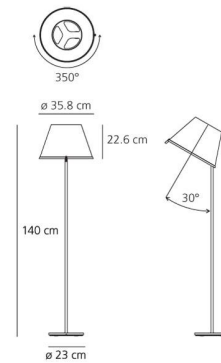

OPTICS

Emission:	Diffused And Direct
-----------	---------------------

DIMENSIONS

Height:	(cm) 140
Cutout width:	(cm) 35.8
Base Diameter:	(cm) 23
Cutout shape:	

LAMPS NOT INCLUDED

Category:	FLUO
Number:	2
Lbs:	Tc-tel
Watt:	13
Socket:	Gx24q-1
Class:	A

DIMENSIONS**LAMP**

IP 20    

ELECTRICAL

Voltage:	220V-240V
----------	-----------